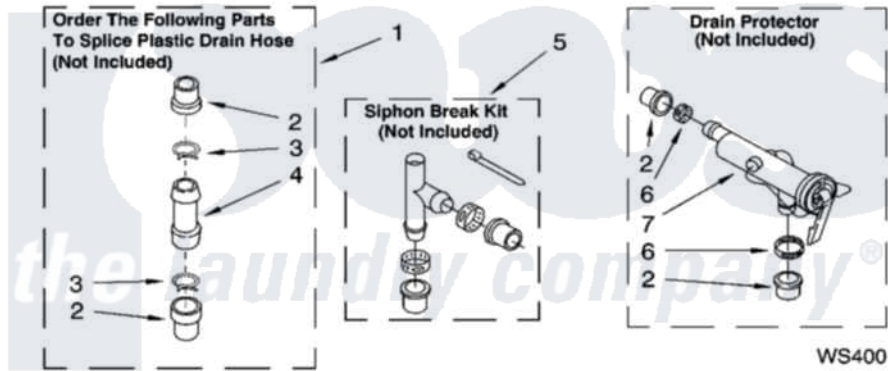

**Whirlpool 3XGSC9455JQ5 09 - WATER SYSTEM PARTS, OPTIONAL PARTS (NOT INCLUDED)**

**WATER SYSTEM PARTS**

For Model: 3XGSC9455JQ5  
(Designer White)

8190815

13

Whirlpool [Residential Whirlpool 3XGSC9455JQ5 Washer Parts](#) Parts Diagram 09 - WATER SYSTEM PARTS, OPTIONAL PARTS (NOT INCLUDED)  
Click on the part number to view part

Item	Original Part Number	Replaced By	Status	Part Description
1	<a href="#">285442</a>			Water System Parts
2	<a href="#">285321</a>			Water System Parts
3	370447	<a href="#">285655</a>		Clamp, Hose
4	<a href="#">16272</a>			Connector, Straight
5	<a href="#">285320</a>			Water System Parts
6	65349	<a href="#">285655</a>		Clamp, Hose
7	<a href="#">367031</a>			Water System Parts
	<a href="#">72017</a>			Paint, Touch-Up
"	<a href="#">350938</a>			Paint, Pressurized Spray B
"	<a href="#">350930</a>			Paint, Pressurized Spray B
"	<a href="#">799344</a>			Paint, Touch-Up )
"	N/A		Not Available	OIL
"	<a href="#">350572</a>			Oil
"	BLANK		Not Available	LUBRICANT
"	<a href="#">285208</a>			Lubricant

"	BLANK	Not Available	SEALER
"	<a href="#">285195</a>		Sealer Sealer, Gasket
"	BLANK	Not Available	ACCESSORY PARTS
"	<a href="#">367031</a>		Water System Parts
"	<a href="#">285320</a>		Water System Parts