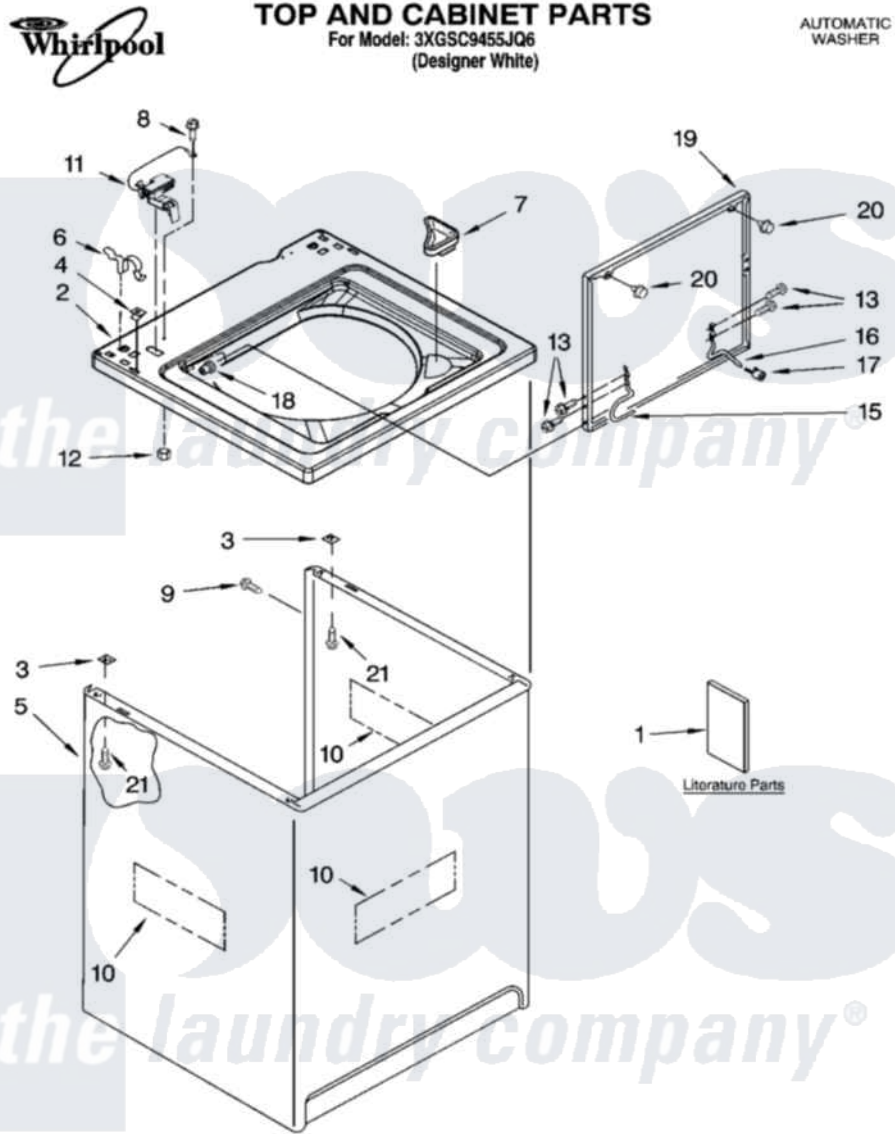

Whirlpool 3XGSC9455JQ6 01 - TOP AND CABINET PARTS

4-06 Litho in U.S.A. (drd)

1

Part No. 8181166

Whirlpool [Residential Whirlpool 3XGSC9455JQ6 Washer Parts](#) Parts Diagram 01 - TOP AND CABINET PARTS
Click on the part number to view part

Item	Original Part Number	Replaced By	Status	Part Description
1	W10131576		Not Available	Installation Instructions
"	W10131572		Not Available	Use & Care Guide
"	3954736		Not Available	Wiring Diagram
2	8318064			Top
3	62750			Spacer, Cabinet To Top (4)
4	357213			Nut, Push-In
5	63424			Cabinet
6	62780			Clip, Top And Cabinet And Rear Panel
7	3362952			Dispenser, Bleach
8	3351614			Screw, Gearcase Cover Mounting
9	3357011	308685		Side Trim)
10	3976348			Absorber, Sound
11	8318084			Switch, Lid
12	8533959	680762		Nut
13	3351355	W10119828		Screw, Lid Hinge Mounting

15	8318088	Hinge, Lid
16	54583	Hinge, Lid
17	19119	Bumper, Lid Hinge
18	21258	Bearing, Lid Hinge
19	8541743	3957510 Lid
20	9724509	Bumper, Lid
21	3390631	Screw, 10-16 X 3/8