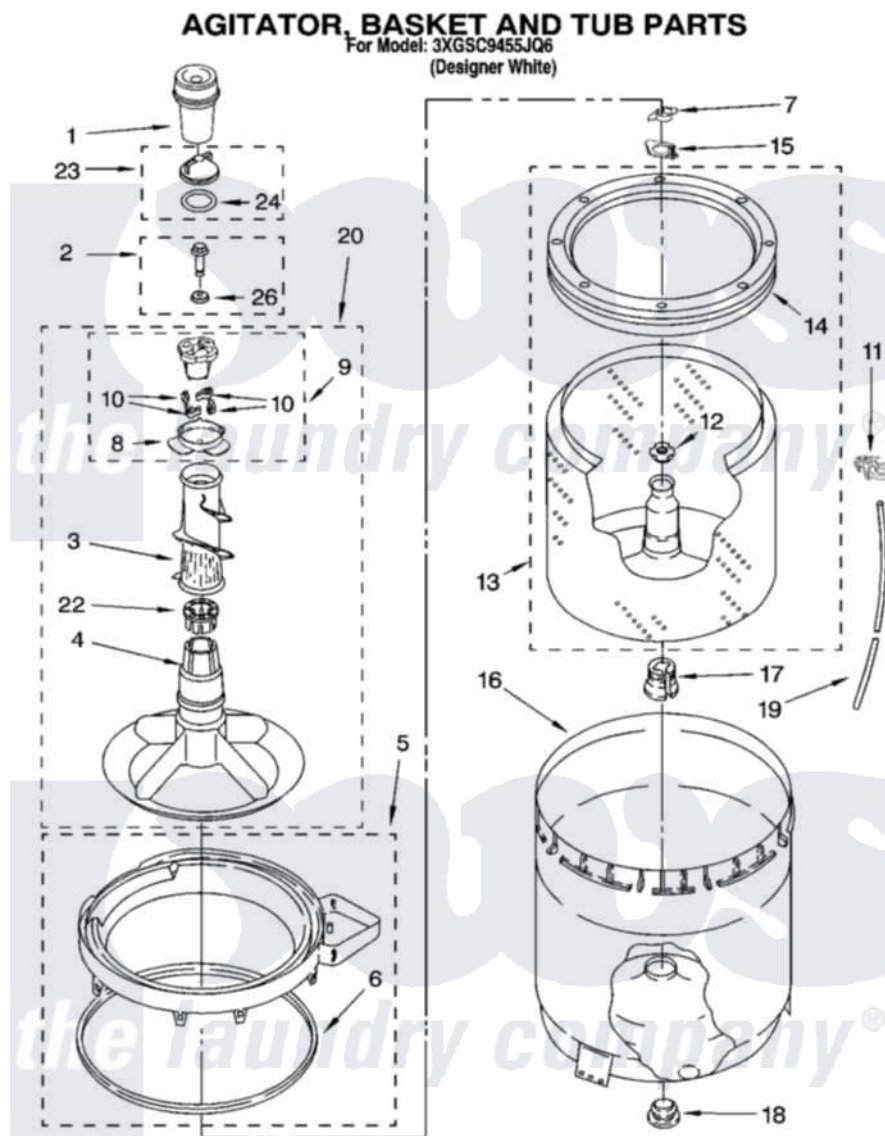

Whirlpool 3XGSC9455JQ6 03 - AGITATOR, BASKET AND TUB PARTS

8181166

5

Whirlpool [Residential Whirlpool 3XGSC9455JQ6 Washer Parts](#) Parts Diagram 03 - AGITATOR, BASKET AND TUB PARTS

[Click on the part number to view part](#)

Item	Original Part Number	Replaced By	Status	Part Description
1	63580			Dispenser, Fabric Softener
2	358237			Screw And Washer
3	3363003			Mover, Clothes
4	3951632			Agitator
5	8528150	W10445870		Ring-Tub
6	3976308			Gasket, Tub Ring
7	3354845			Clip, Agitator
8	3952374			Bearing, Driven Cam
9	3951682	285809		Cam-Agitator
10	3366877	80040		Dog-Agitator
11	2219077			Clip, Pressure Switch Hose
12	21366			Nut, Spanner
13	8526016	W10389328		Clothes Container, Assembly
14	8519788	387240		Ring, Balance
15	8543666			Washer, Agitator
16	63849			Strain Relief, Power Cord