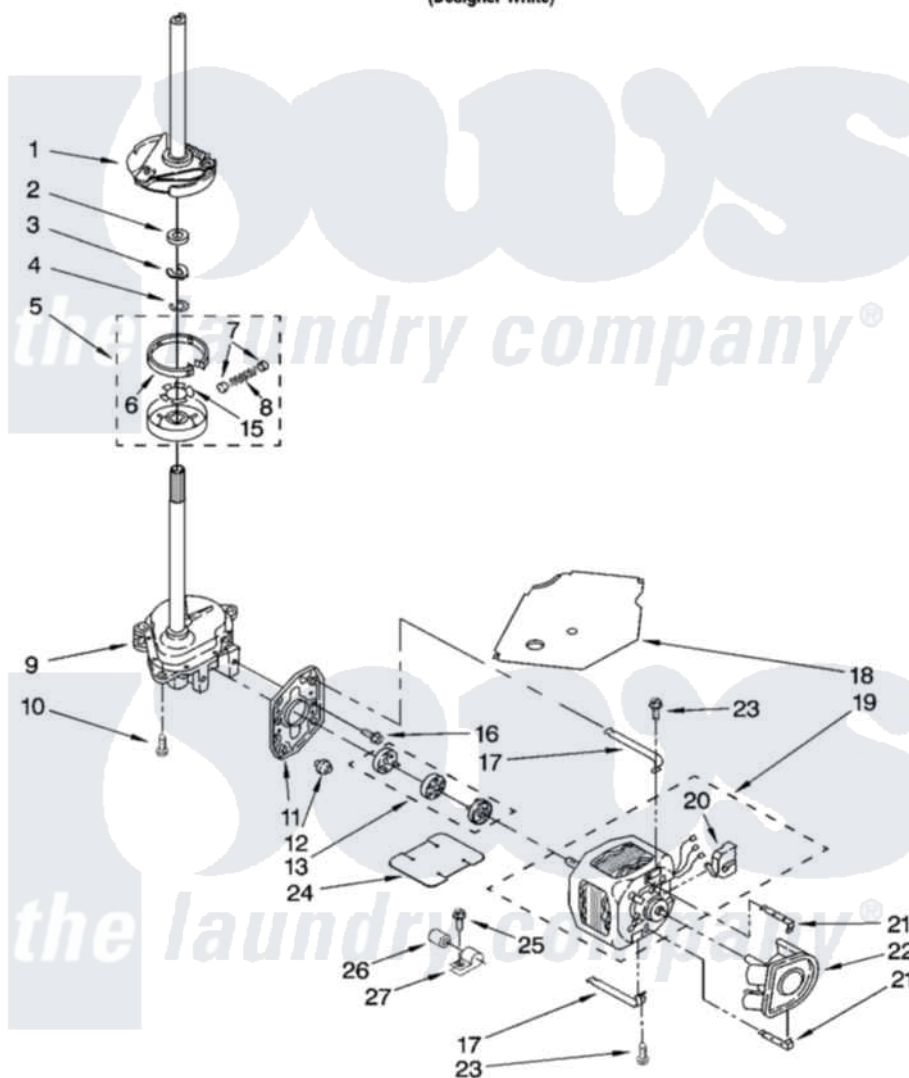

# Whirlpool 3XGSC9455JQ6 04 - BRAKE, CLUTCH, GEARCASE, MOTOR AND PUMP PARTS

## BRAKE, CLUTCH, GEARCASE, MOTOR AND PUMP PARTS

For Model: 3XGSC9455JQ6  
(Designer White)

8181166

7

Whirlpool [Residential Whirlpool 3XGSC9455JQ6 Washer Parts](#) Parts Diagram 04 - BRAKE, CLUTCH, GEARCASE, MOTOR AND PUMP PARTS  
Click on the part number to view part

Item	Original Part Number	Replaced By	Status	Part Description
1	388952	<a href="#">285792</a>		Basketdrive
2	<a href="#">63292</a>			Washer, Spin Tube Thrust
3	62697	<a href="#">W10080230</a>		Ring, Spin Tube Support
4	63283	<a href="#">285353</a>		Ring
5	3951311	<a href="#">285785</a>		Clutch
6	3951308	<a href="#">285790</a>		Lining
7	<a href="#">62646</a>			Cap, Clutch Spring
8	<a href="#">3946792</a>			Spring And Damper Assembly
9	3949118	<a href="#">3363395</a>		Gearcase
10	3357334	<a href="#">3400516</a>		Screw Anti-Rattle
11	<a href="#">62611</a>			Plate, Motor Mount To Gearcase
12	<a href="#">62691</a>			Grommet, Motor
13	285753	<a href="#">285753A</a>		Coupling
15	<a href="#">3355454</a>			Clip, Main Drive

16	<a href="#">3400516</a>		Screw Anti-Rattle
17	3349637	<a href="#">W10086010</a>	Retainer, Motor
18	<a href="#">3362089</a>		Shield, Tub To Motor
19	<a href="#">3950297</a>		Motor, Main Drive
20	<a href="#">8529896</a>		Switch, Main Drive Motor
21	<a href="#">8546127</a>		Retainer, Pump
22	<a href="#">3363394</a>		Pump
23	3387485	<a href="#">273556</a>	Screw, 10-16 X 5/8
24	<a href="#">8316060</a>		Shield, Tub To Motor
25	62863	<a href="#">3390631</a>	Screw, 10-16 X 3/8
26	8572719	<a href="#">482156</a>	Capacitor
27	<a href="#">3949496</a>		Clamp, Capacitor