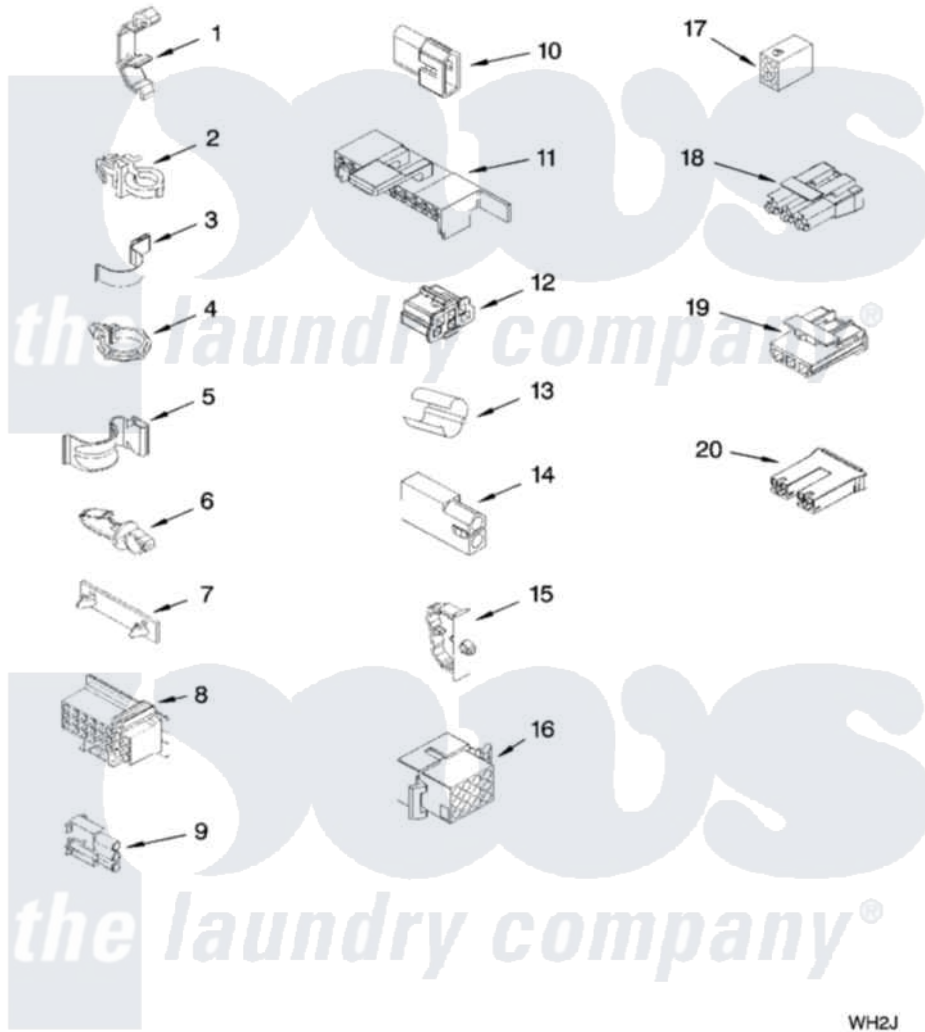

Whirlpool 3XGSC9455JQ6 06 - WIRING HARNESS PARTS

WIRING HARNESS PARTS

For Model: 3XGSC9455JQ6
(Designer White)

8181166

9

WH2J

Whirlpool [Residential Whirlpool 3XGSC9455JQ6 Washer Parts](#) Parts Diagram 06 - WIRING HARNESS PARTS
Click on the part number to view part

Item	Original Part Number	Replaced By	Status	Part Description
1	3349557			Retainer, Harness
2	388498		Not Available	Clip, Harness
3	3347812	8528351		Clip
4	3352501	8559320		Restraint, Hose
5	90016			Clip, Pressure Switch Hose
6	3390496	8281256		Clip, Harness
7	389379			Retainer, Side To Feature Panel
8	3948614			Disconnect Block
"	352089			Timer, Block Disconnect
9	62889			Receptacle, Terminal
10	353424			Plug, Terminal
11	62505			Block, Disconnect
12	3347243			Block, Disconnect
13	63523			Harness, Protector
14	717252			Receptacle, Terminal
15	3352944			Clip, Harness

16	3390423		Not Available	Block, Disconnect (12-Way) (Timer) (Use Term. 94613)
17	3347730		Not Available	Receptacle, (6-Way) (Use Term. 94613)
18	3948617	2172937		Connector
19	3360056			Connector
20	3354925			Block, Connector
"	3354926			Block, Connector