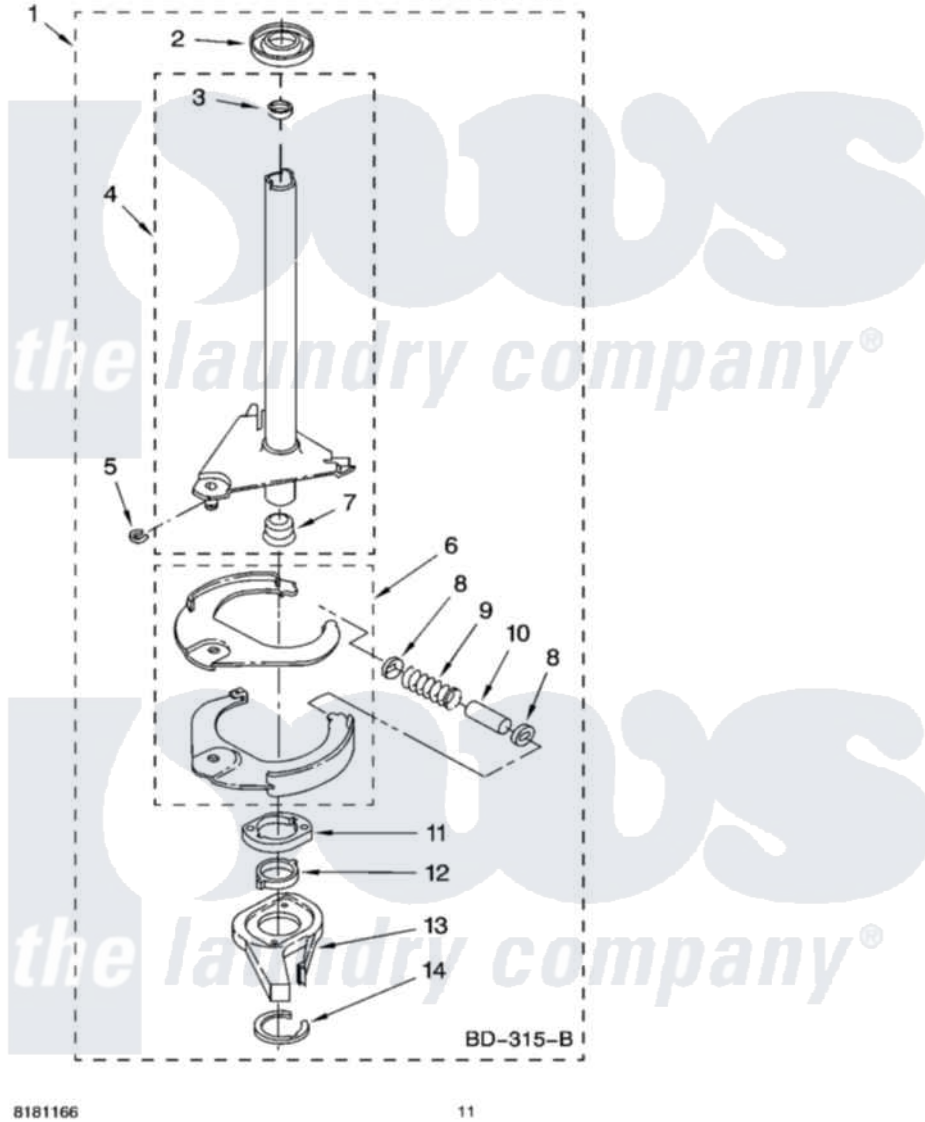

# Whirlpool 3XGSC9455JQ6 07 - BRAKE AND DRIVE TUBE PARTS

## BRAKE AND DRIVE TUBE PARTS

For Model: 3XGSC9455JQ6  
(Designer White)

8181166

11

Whirlpool Residential Whirlpool 3XGSC9455JQ6 Washer Parts Parts Diagram 07 - BRAKE AND DRIVE TUBE PARTS

[Click on the part number to view part](#)

Item	Original Part Number	Replaced By	Status	Part Description
1	388952	<a href="#">285792</a>		Basketdrive
2	<a href="#">62658</a>			Ring, Thrust
3	<a href="#">356427</a>			Seal, Spin Pinion
4	64027	<a href="#">64208</a>		Tube-Spin
5	64035	<a href="#">W10083190</a>		Ring, Retaining
6	64232	<a href="#">285438</a>		Shoe-Brake
7	62703	<a href="#">8546462</a>		"T" Bearing, Spin Tube
8	3353956	<a href="#">285658</a>		Sleeve
9	387806		Not Available	Spring, Brake
10	3355360	<a href="#">285658</a>		Sleeve
11	661516	<a href="#">8546461</a>		Cam, Brake Release
12	<a href="#">63022</a>			Sleeve, Cam
13	64194	<a href="#">285790</a>		Lining
14	90368	<a href="#">W10083200</a>		Ring, Retaining
"	BLANK		Not Available	Following Parts Not Illustrated
"	<a href="#">285208</a>			Lubricant