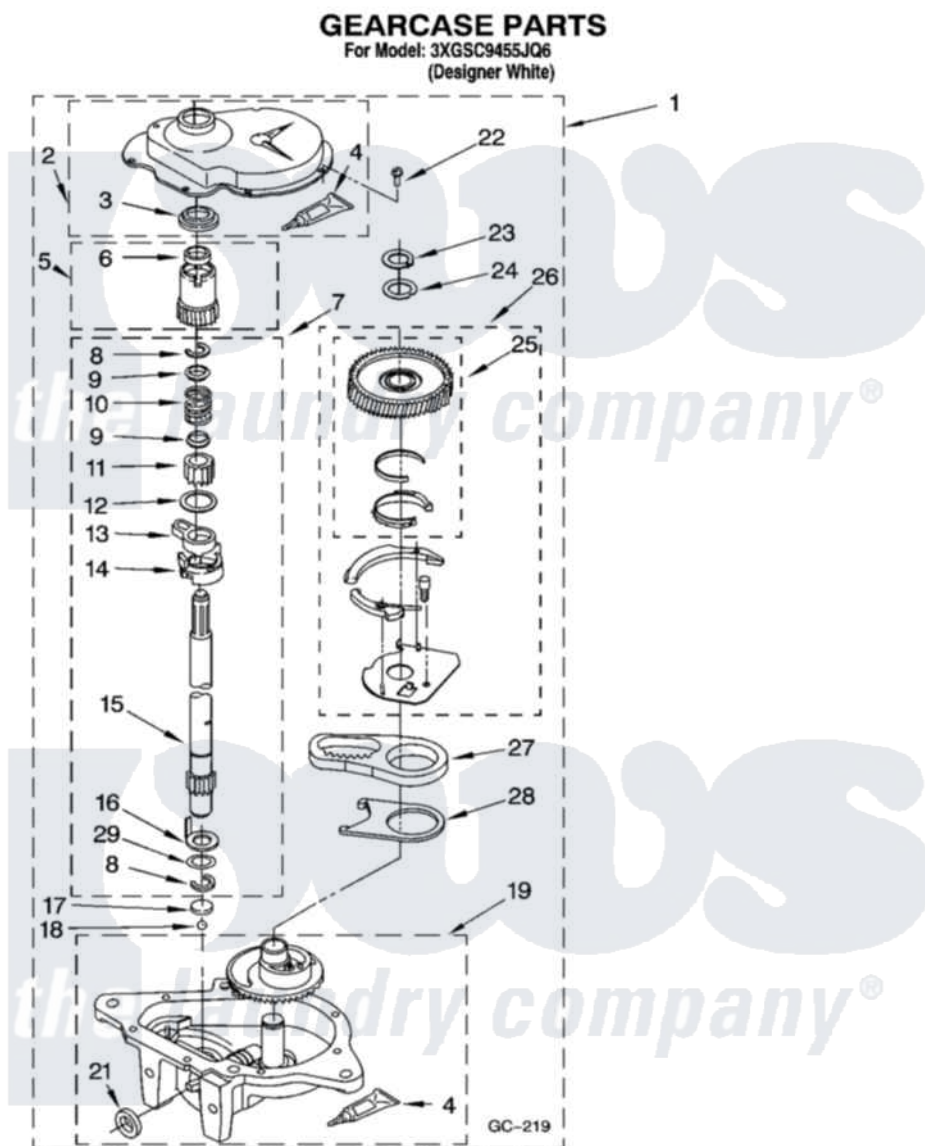

**Whirlpool 3XGSC9455JQ6 08 - GEARCASE PARTS, OPTIONAL PARTS
(NOT INCLUDED)**

12

8181166

Whirlpool Residential Whirlpool 3XGSC9455JQ6 Washer Parts Parts Diagram 08 - GEARCASE PARTS, OPTIONAL PARTS (NOT INCLUDED)

Click on the part number to view part

Item	Original Part Number	Replaced By	Status	Part Description
1	3949118	3363395		Gearcase
2	285202			Cover, Gearcase
3	3349985			Seal, Gearcase Cover
4	285195			Sealer Sealer, Gasket
5	63320	285362		Gear and Pinion
6	356427			Seal, Spin Pinion
7	389387			Shaft, Agitator
8	90369		Not Available	Ring, Retaining (2)
9	62677			Retainer, Spring
10	62676			Spring, Agitator
11	63273	285509		Shaft, Agitator
12	62619			Washer, Agitator Gear
13	62580	285206		Cam-Agitator
14	62581	285206		Cam-Agitator
15	285509			Shaft, Agitator