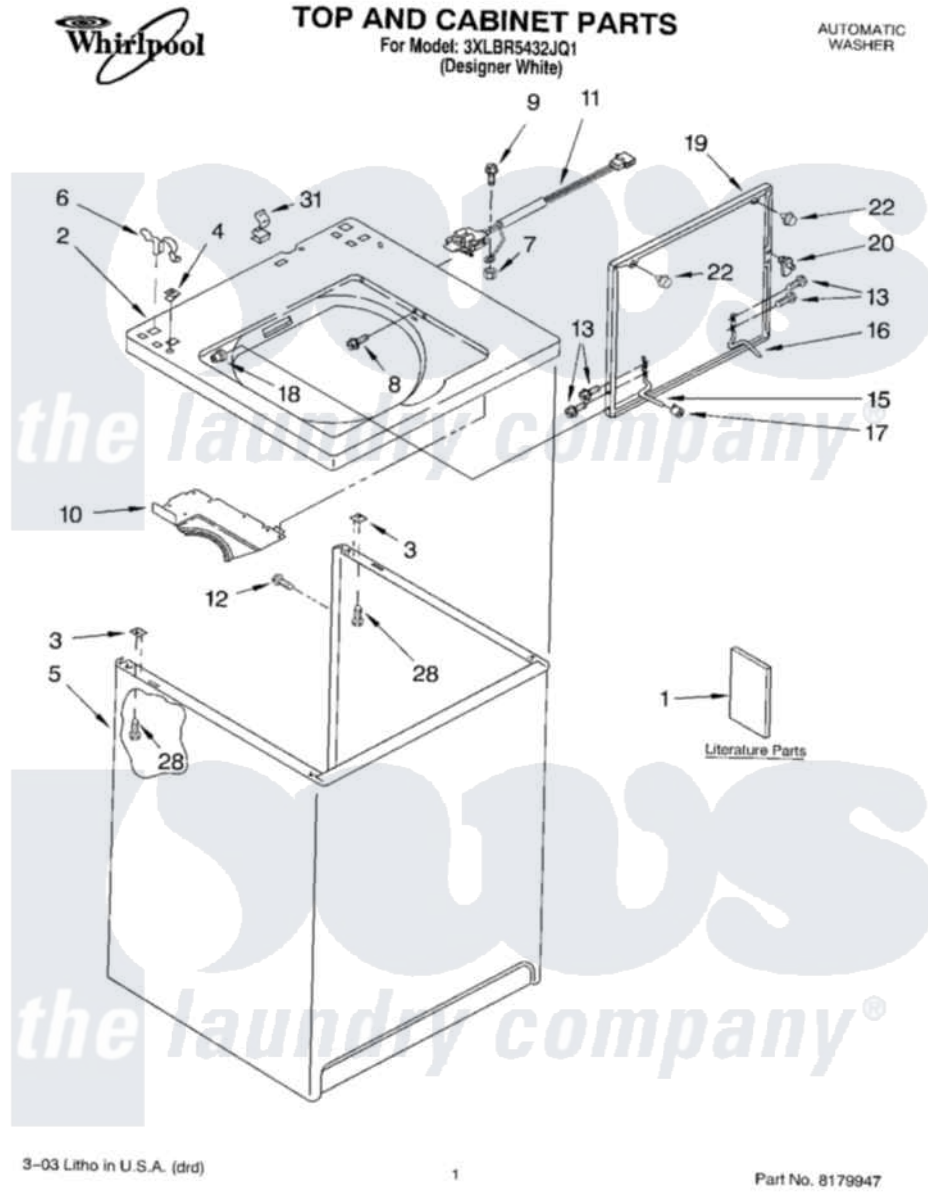

Whirlpool 3XLR5432JQ1 01 - TOP AND CABINET PARTS

Whirlpool Residential Whirlpool 3XLR5432JQ1 Washer Parts Parts Diagram 01 - TOP AND CABINET PARTS
 Click on the part number to view part

Item	Original Part Number	Replaced By	Status	Part Description
1	LIT8318353		Not Available	Literature Parts (Installation Instructions)
"	LIT8315979		Not Available	Literature Parts (Use & Care Guide)
"	LIT3954787		Not Available	Literature Parts (Wiring Diagram)
2	8274311			Top
3	62750			Spacer, Cabinet To Top (4)
4	357213			Nut, Push-In
5	63128			Cabinet
6	62780			Clip, Top And Cabinet And Rear Panel
7	3400901	680762		Nut
8	3356311			Screw And Washer, Lid Switch Shield
9	3351614			Screw, Gearcase Cover Mounting
10	3950995			Shield, Lid Switch
11	3950299			Switch, Lid

12	3357011	308685	Side Trim)
13	3351355	W10119828	Screw, Lid Hinge Mounting
15	54584		Hinge, Lid
16	91770		Hinge, Lid
17	19119		Bumper, Lid Hinge
18	21258		Bearing, Lid Hinge
19	8316048	3957510	Lid
20	357913	358684	Strike, Lid Switch
22	9724509		Bumper, Lid
28	3390631		Screw, 10-16 X 3/8
31	90016		Clip, Pressure Switch Hose