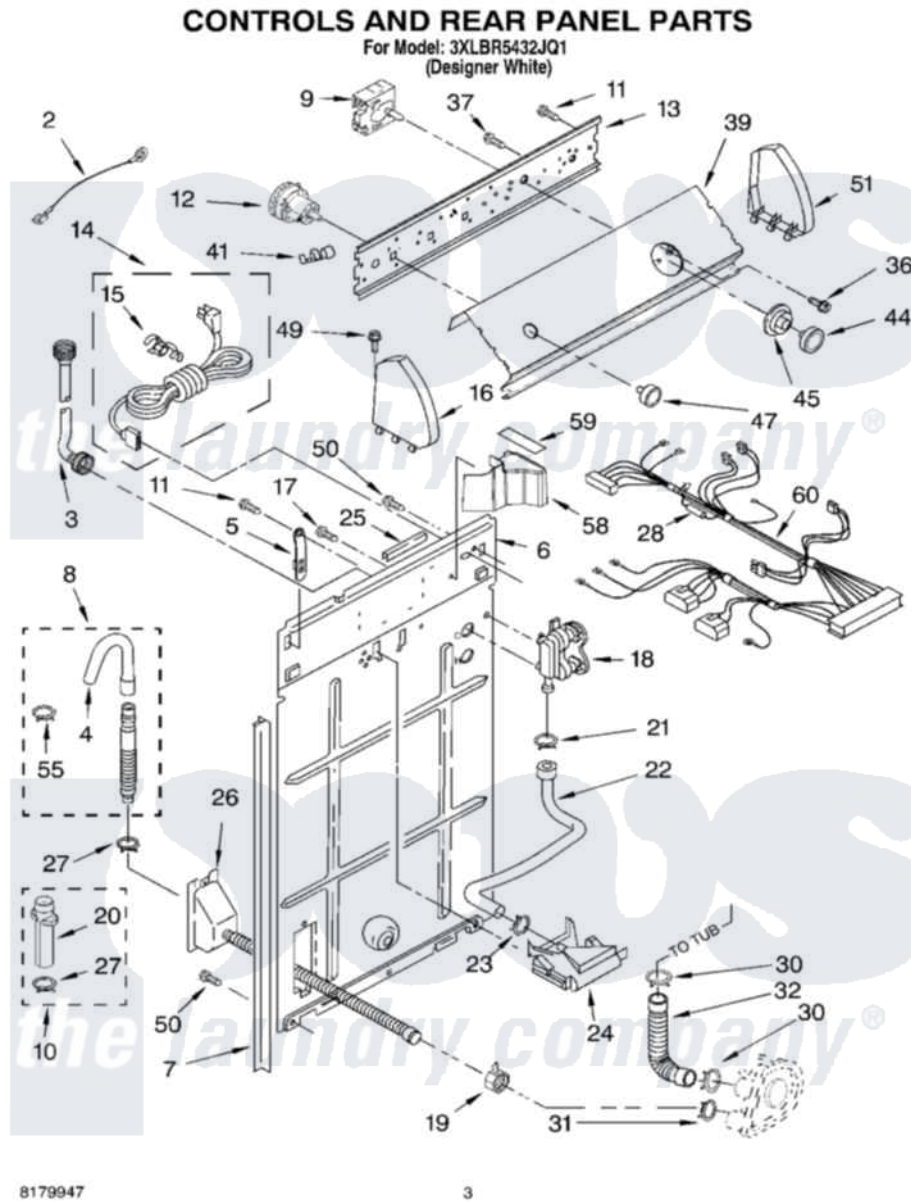

Whirlpool 3XLBR5432JQ1 02 - CONTROLS AND REAR PANEL PARTS

Whirlpool [Residential Whirlpool 3XLBR5432JQ1 Washer Parts](#) Parts Diagram 02 - CONTROLS AND REAR PANEL PARTS

[Click on the part number to view part](#)

Item	Original Part Number	Replaced By	Status	Part Description
2	3398893	3395559		Wire
3	3949382			Hose, Water Inlet
"	3949383			Hose, Water Inlet
4	3357027			Nozzle, Hose Drain
5	8318255	8568314		Strap, Console
6	8318407			Panel, Rear
7	62747			Pad, Rear Panel
8	3951609	285664		Hose
"	661577	285666		Hose
"	3357090	285702		Hose
9	3954786			Timer, Control
10	285750		Not Available	(Kit-Adapter) (Includes. Item) (20. And 27.)
11	90767			Screw, 8A X 3/8 HeX Washer Head Tapping
12	3366849	W10339228		Switch-WL