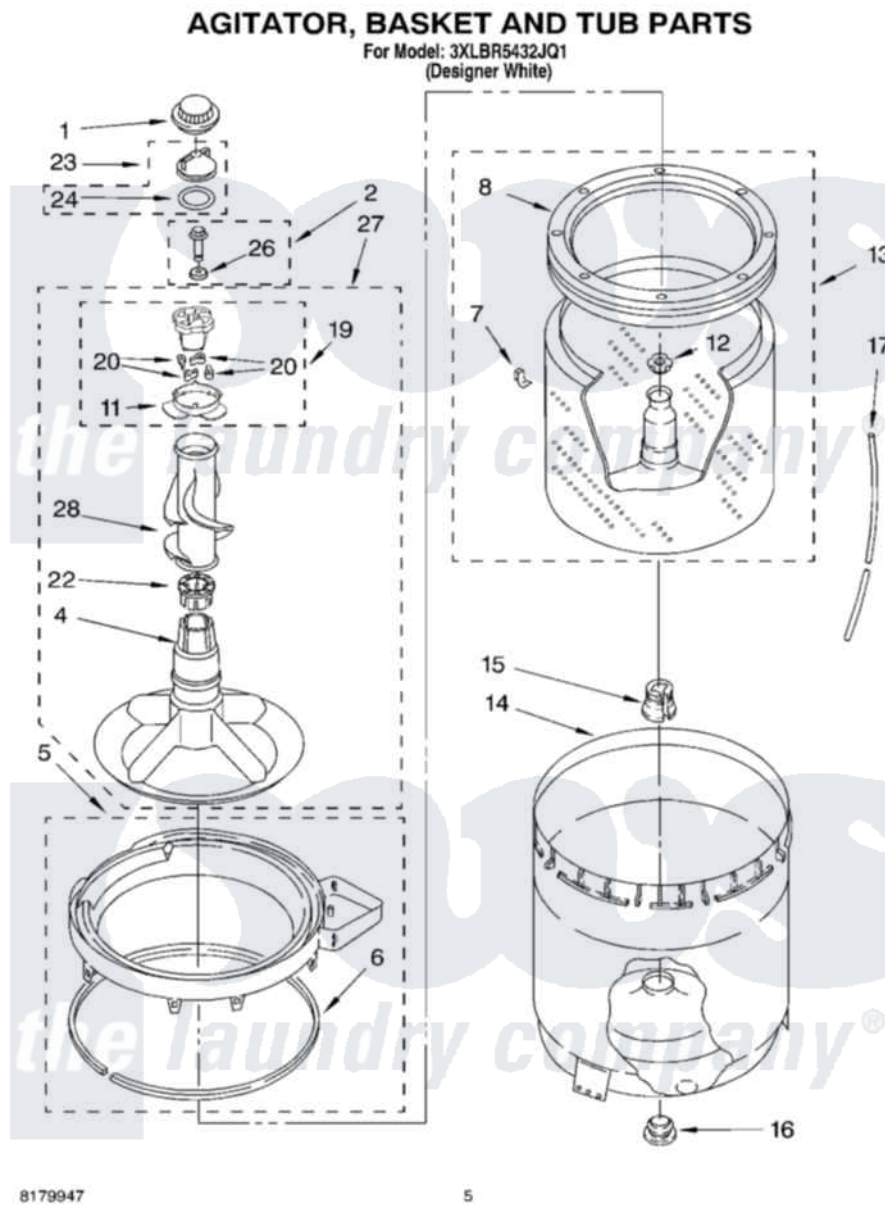

Whirlpool 3XLBR5432JQ1 03 - AGITATOR, BASKET AND TUB PARTS

Whirlpool Residential Whirlpool 3XLBR5432JQ1 Washer Parts Parts Diagram 03 - AGITATOR, BASKET AND TUB PARTS

[Click on the part number to view part](#)

Item	Original Part Number	Replaced By	Status	Part Description
1	3355758			Cap, Agitator
2	358237			Screw And Washer
4	3350830			Agitator
5	3950568			Tub Ring And Gasket
6	3359586			Gasket, Tub Ring
7	8519815			Clip, Balance Ring
8	387867	8519815		Clip, Balance Ring
11	3363661			Bearing, Driven Cam
12	21366			Nut, Spanner
13	8271646	3956207		Basket And Balance Ring
14	63125			Tub
15	389140			Tub Block, Basket Drive
16	383727			Gasket, Centerpod
17	3363657	353244		Hose, Pressure Switch
19	3363663	285811		Cam-Agitator
20	3366877	80040		Dog-Agitator