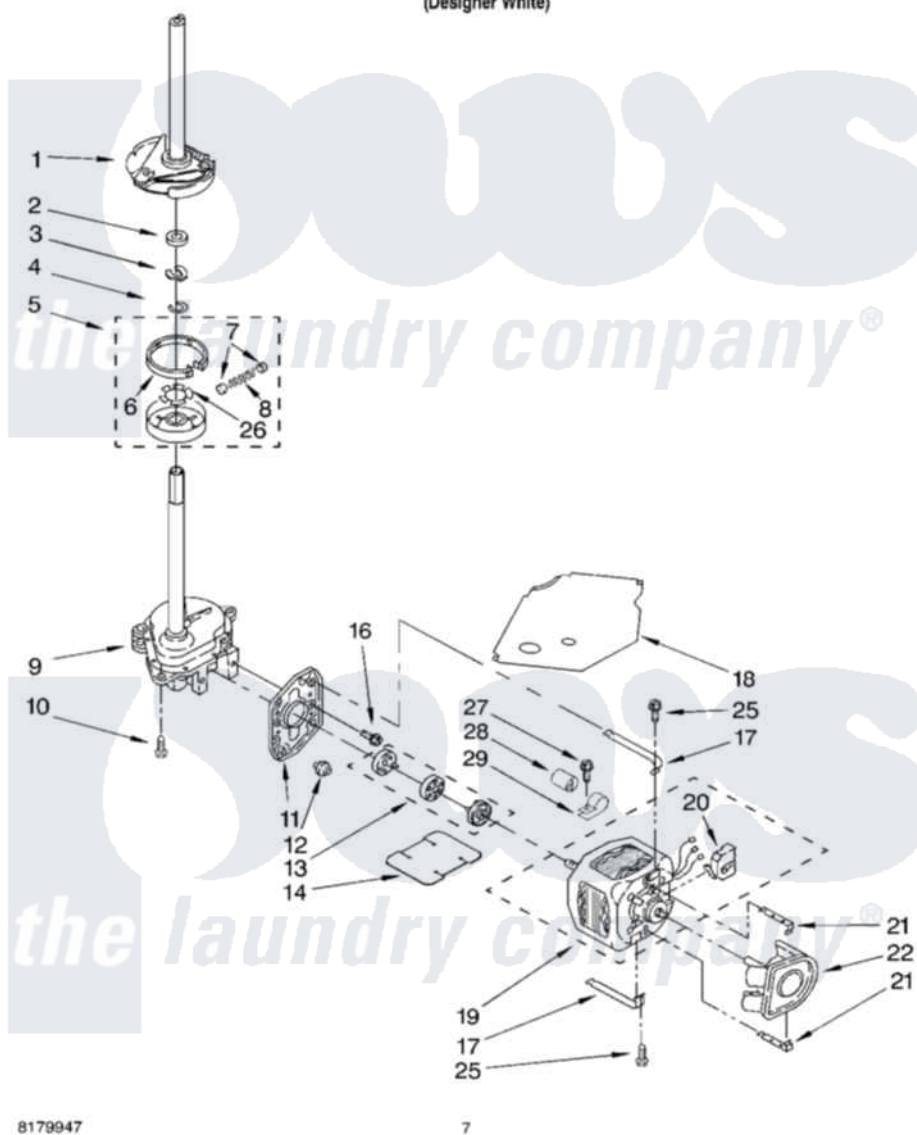

Whirlpool 3XLBR5432JQ1 04 - BRAKE, CLUTCH, GEARCASE, MOTOR AND PUMP PARTS

BRAKE, CLUTCH, GEARCASE, MOTOR AND PUMP PARTS

For Model: 3XLBR5432JQ1
(Designer White)

8179947

7

Whirlpool [Residential Whirlpool 3XLBR5432JQ1 Washer Parts](#) Parts Diagram 04 - BRAKE, CLUTCH, GEARCASE, MOTOR AND PUMP PARTS

[Click on the part number to view part](#)

Item	Original Part Number	Replaced By	Status	Part Description
1	388951	285792		Basketdrive
2	63292			Washer, Spin Tube Thrust
3	62697	W10080230		Ring, Spin Tube Support
4	63283	285353		Ring
5	3951311	285785		Clutch
6	3951308	285790		Lining
7	62646			Cap, Clutch Spring
8	3946792			Spring And Damper Assembly
9	3949118	3363395		Gearcase
10	3357334	3400516		Screw Anti-Rattle
11	62611			Plate, Motor Mount To Gearcase
12	62691			Grommet, Motor
13	285753	285753A		Coupling
14	8316060			Shield, Tub To Motor

16	3400516		Screw Anti-Rattle
17	3349637	W10086010	Retainer, Motor
18	3362089		Shield, Tub To Motor
19	3950297		Motor, Main Drive
20	8529896		Switch, Main Drive Motor
21	62700	8546127	Retainer, Pump
22	3363394		Pump
25	3387485	273556	Screw, 10-16 X 5/8
26	3355454		Clip, Main Drive
27	62863	3390631	Screw, 10-16 X 3/8
28	3948448	482156	Capacitor
29	3949496		Clamp, Capacitor