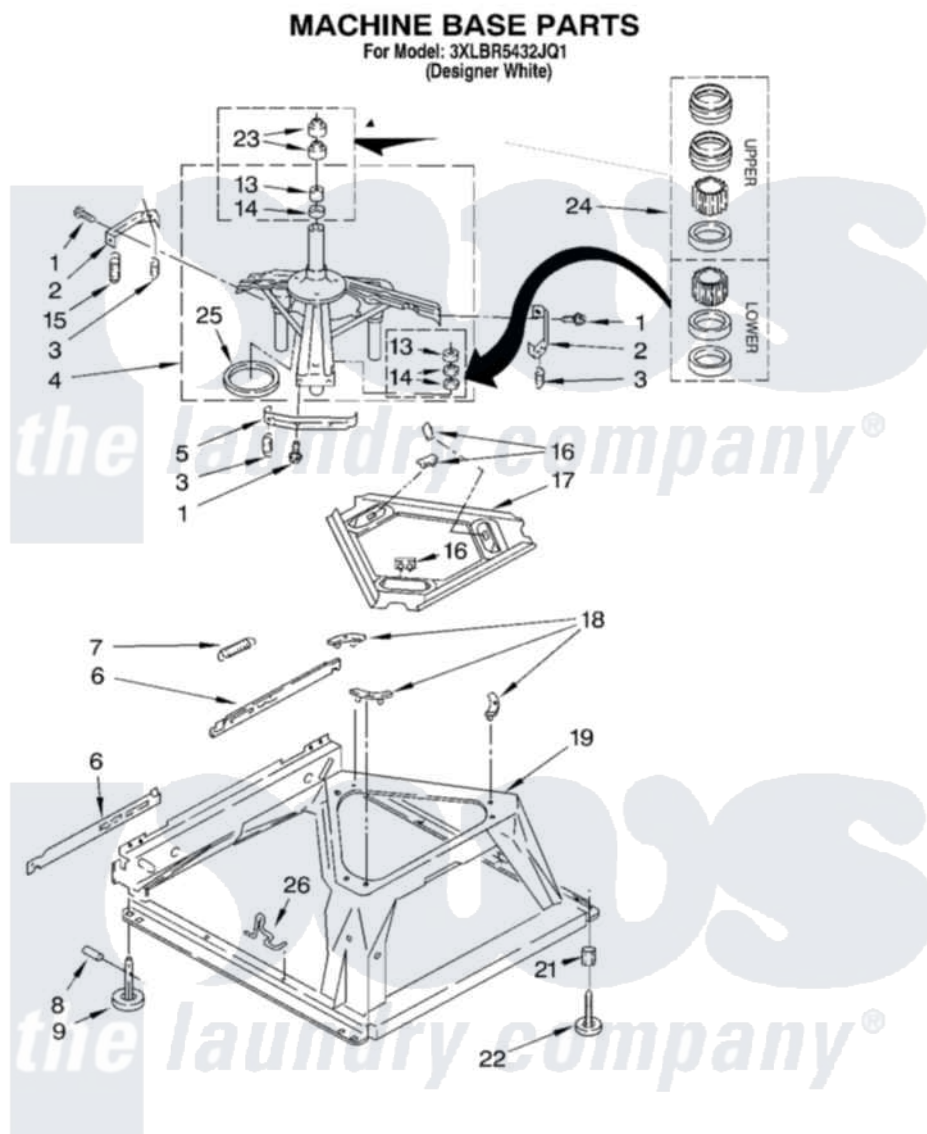

# Whirlpool 3XLBR5432JQ1 05 - MACHINE BASE PARTS

8

8179947

Whirlpool Residential Whirlpool 3XLBR5432JQ1 Washer Parts Parts Diagram 05 - MACHINE BASE PARTS  
[Click on the part number to view part](#)

Item	Original Part Number	Replaced By	Status	Part Description
1	<a href="#">3400076</a>			Screw, Bracket Mounting
2	<a href="#">64067</a>			Bracket, Spring Outer
3	<a href="#">63907</a>			Spring, Suspension
4	3362087	<a href="#">280184</a>		Support
5	<a href="#">64065</a>			Bracket, Spring Outer
6	<a href="#">63138</a>			Link, Leveling Mechanism
7	62597	<a href="#">8316845</a>		Spring
8	<a href="#">62837</a>			Pin, Knurled
9	62596	<a href="#">285244</a>		Feet-Leveling
13	3347047	<a href="#">8546455</a>		Bearing, Centerpost
14	357409	<a href="#">359449</a>		Seal, Agitator Shaft
15	388492	<a href="#">W10250667</a>		Spring, Counterweight
16	62568	<a href="#">285219</a>		Pad
17	<a href="#">3946509</a>			Plate, Suspension
18	3363660	<a href="#">285744</a>		Pad
19	3349337	<a href="#">285459</a>		Base

21	<a href="#">3359452</a>		Nut, Lock
22	389102	<a href="#">W10001130</a>	Foot, Leveling
23	356934	<a href="#">8577376</a>	Seal, Centerpost
24	<a href="#">285203</a>		Centerpost Bearing Kit
25	<a href="#">63134</a>		Ring, Sound Deadening
26	63806	<a href="#">W10145155</a>	Retainer, Suspension Spring