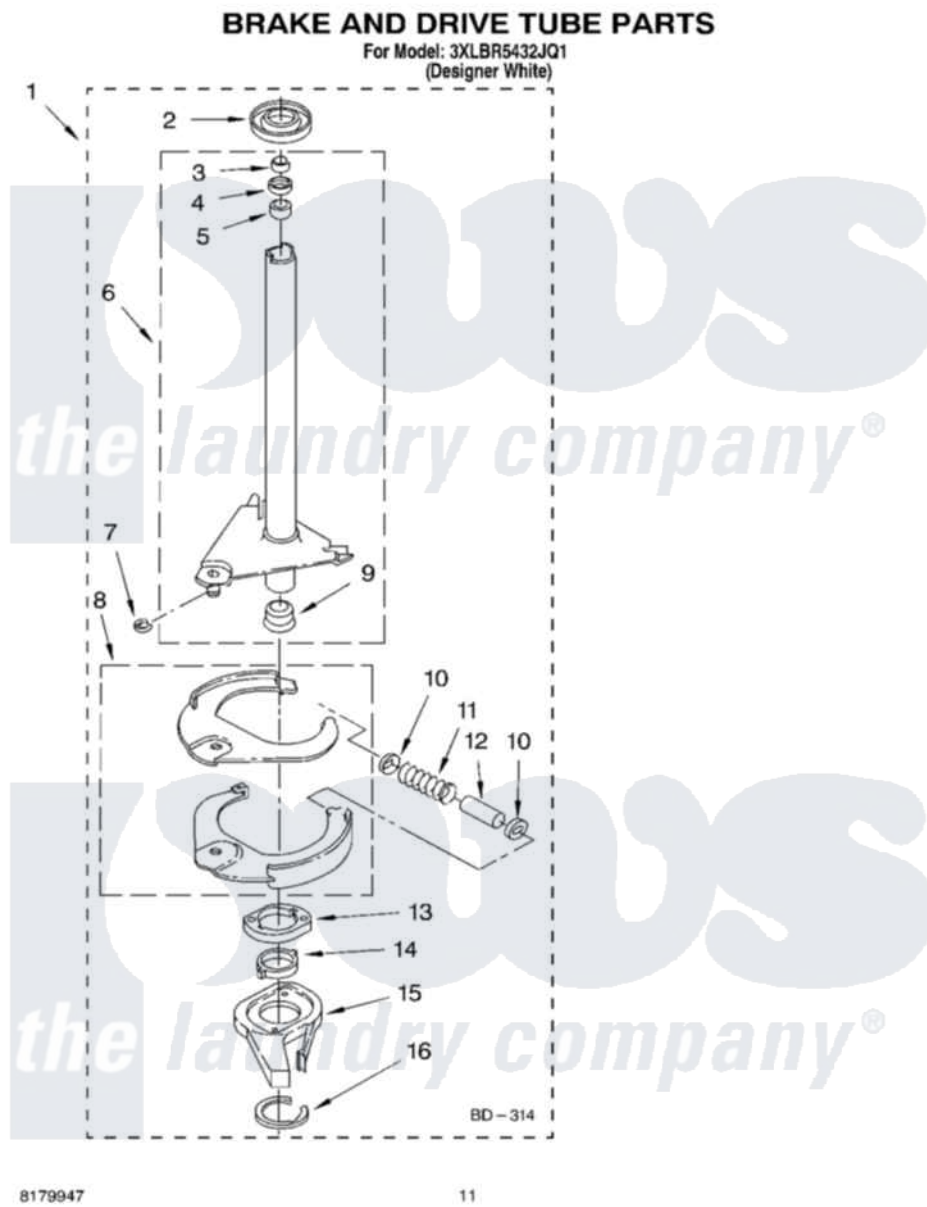

Whirlpool 3XLBR5432JQ1 07 - BRAKE AND DRIVE TUBE PARTS

8179947

11

Whirlpool Residential Whirlpool 3XLBR5432JQ1 Washer Parts Parts Diagram 07 - BRAKE AND DRIVE TUBE PARTS
Click on the part number to view part

Item	Original Part Number	Replaced By	Status	Part Description
1	388951	285792		Basketdrive
2	62658			Ring, Thrust
3	91939			Seal, Shaft
4	356427			Seal, Spin Pinion
5	356937			Spacer, Drive Tube
6	64027	64208		Tube-Spin
7	64035	W10083190		Ring, Retaining
8	64232	285438		Shoe-Brake
9	62703	8546462		"T" Bearing, Spin Tube
10	62648	285658		Sleeve
11	62647		Not Available	Spring, Brake
12	62909	285658		Sleeve
13	63023	8546461		Cam, Brake Release
14	63022			Sleeve, Cam
15	64194	285790		Lining
16	90368	W10083200		Ring, Retaining

" N/A

Not Available

FOLLOWING PARTS NOT
ILLUSTRATED

" [285208](#)

Lubricant