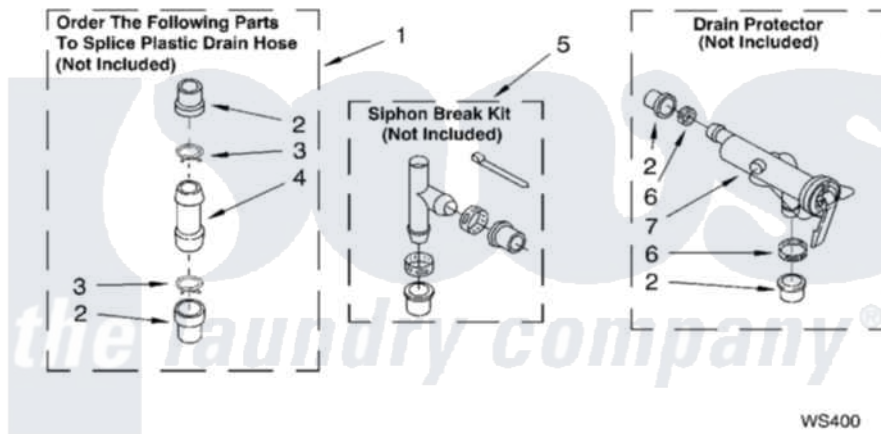

WATER SYSTEM PARTS

For Model: 3XLBR5432JQ1
(Designer White)

8179947

13

Whirlpool [Residential Whirlpool 3XLBR5432JQ1 Washer Parts](#) Parts Diagram 09 - WATER SYSTEM PARTS
Click on the part number to view part

Item	Original Part Number	Replaced By	Status	Part Description
1	285442			Water System Parts
2	285321			Water System Parts
3	370447	285655		Clamp, Hose
4	16272			Connector, Straight
5	285320			Water System Parts
6	65349	285655		Clamp, Hose
7	367031			Water System Parts