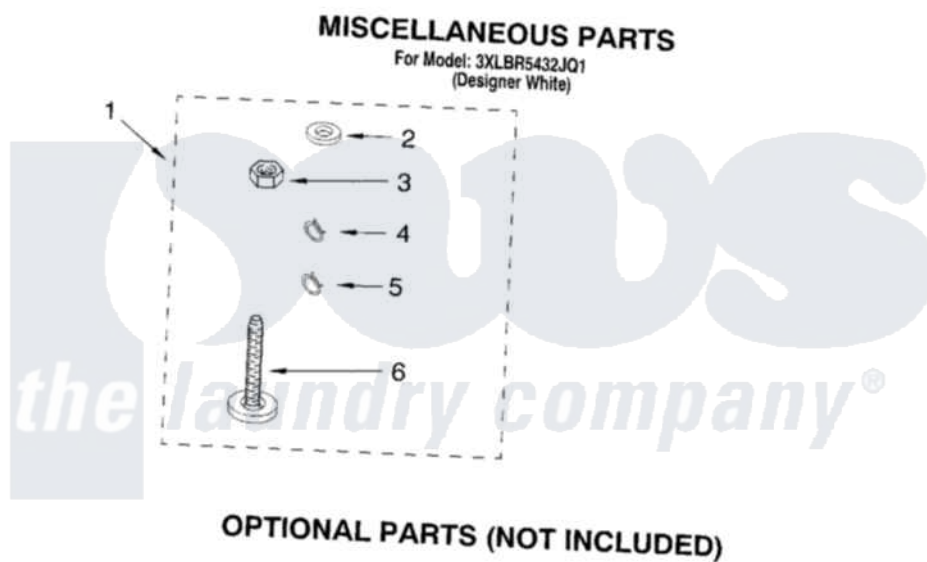

**Whirlpool 3XLBR5432JQ1 10 - MISCELLANEOUS PARTS OPTIONAL PARTS (NOT INCLUDED)**

Whirlpool [Residential Whirlpool 3XLBR5432JQ1 Washer Parts](#) Parts Diagram 10 - MISCELLANEOUS PARTS  
**OPTIONAL PARTS (NOT INCLUDED)**  
 Click on the part number to view part

Item	Original Part Number	Replaced By	Status	Part Description
1	8316044	<a href="#">8541754</a>		Miscellaneous Parts Bag
2	<a href="#">16123</a>			Washer Inlet-Hose Miscellaneous Parts Must be Ordered Separately.
3	<a href="#">3359452</a>			Nut, Lock
4	3366912	<a href="#">356138</a>		Clamp, Hose
5	3366913	<a href="#">3357331</a>		Clamp, Drain
6	389102	<a href="#">W10001130</a>		Foot, Leveling
"	<a href="#">72017</a>			Paint, Touch-Up
"	<a href="#">350938</a>			Paint, Pressurized Spray B
"	<a href="#">350930</a>			Paint, Pressurized Spray B
"	<a href="#">799344</a>			Paint, Touch-Up )
"	N/A		Not Available	OIL
"	<a href="#">350572</a>			Oil
"	N/A		Not Available	LUBRICANT

"	<a href="#">285208</a>		Lubricant
"	N/A	Not Available	SEALER
"	<a href="#">285195</a>		Sealer Sealer, Gasket
"	N/A	Not Available	ACCESSORY PARTS
"	<a href="#">367031</a>		Water System Parts
"	<a href="#">285320</a>		Water System Parts