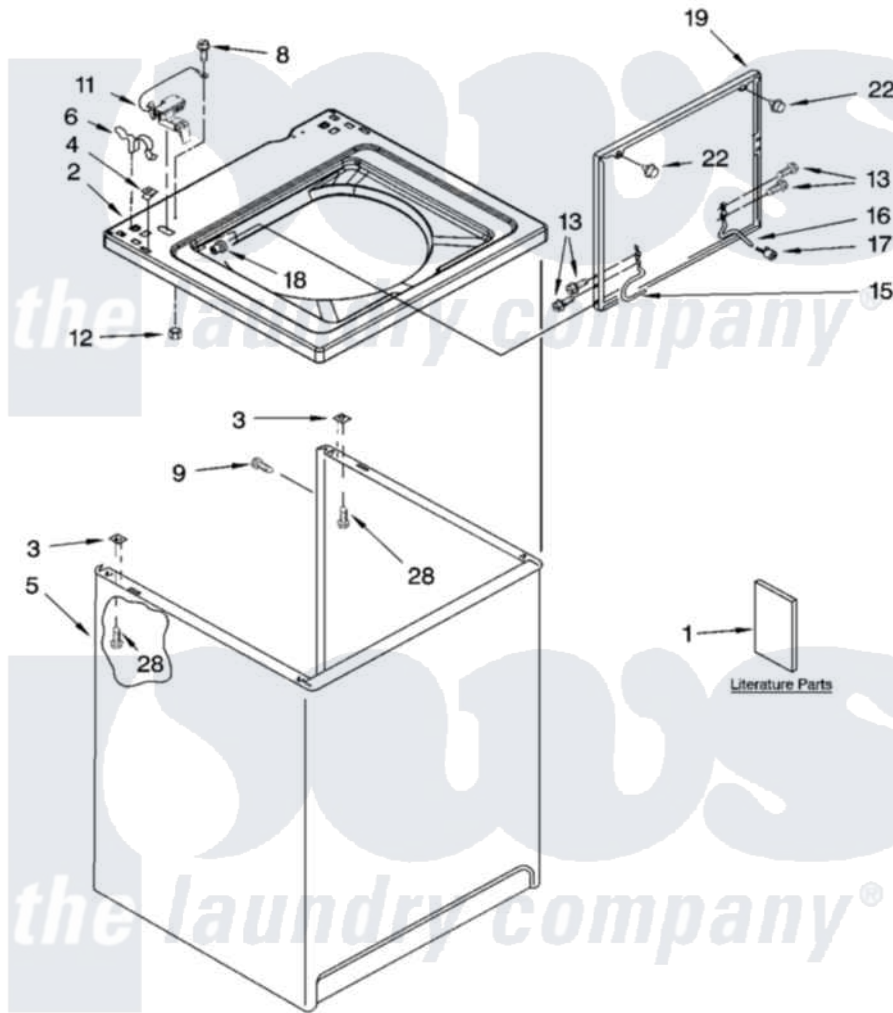

Whirlpool 3XLR5432JQ2 01 - TOP AND CABINET PARTS

TOP AND CABINET PARTS For Model: 3XLR5432JQ2 (Designer White)

AUTOMATIC
WASHER

2-04 Litho in U.S.A. (drd)

1

Part No. 8180204

Whirlpool [Residential Whirlpool 3XLR5432JQ2 Washer Parts](#) Parts Diagram 01 - TOP AND CABINET PARTS
Click on the part number to view part

Item	Original Part Number	Replaced By	Status	Part Description
1	LIT8318353		Not Available	Literature Parts (Installation Instructions)
"	LIT8315979		Not Available	Literature Parts (Use & Care Guide)
"	LIT3954787		Not Available	Literature Parts (Wiring Diagram)
2	8541621			Top
3	62750			Spacer, Cabinet To Top (4)
4	357213			Nut, Push-In
5	63128			Cabinet
6	62780			Clip, Top And Cabinet And Rear Panel
8	3351614			Screw, Gearcase Cover Mounting
9	3357011	308685		Side Trim)
11	8318084			Switch, Lid
12	3400901	680762		Nut
13	3351355	W10119828		Screw, Lid Hinge Mounting

15	8318088	Hinge, Lid	
16	54583	Hinge, Lid	
17	19119	Bumper, Lid Hinge	
18	21258	Bearing, Lid Hinge	
19	8541743	3957510	Lid
22	9724509	Bumper, Lid	
28	3390631	Screw, 10-16 X 3/8	