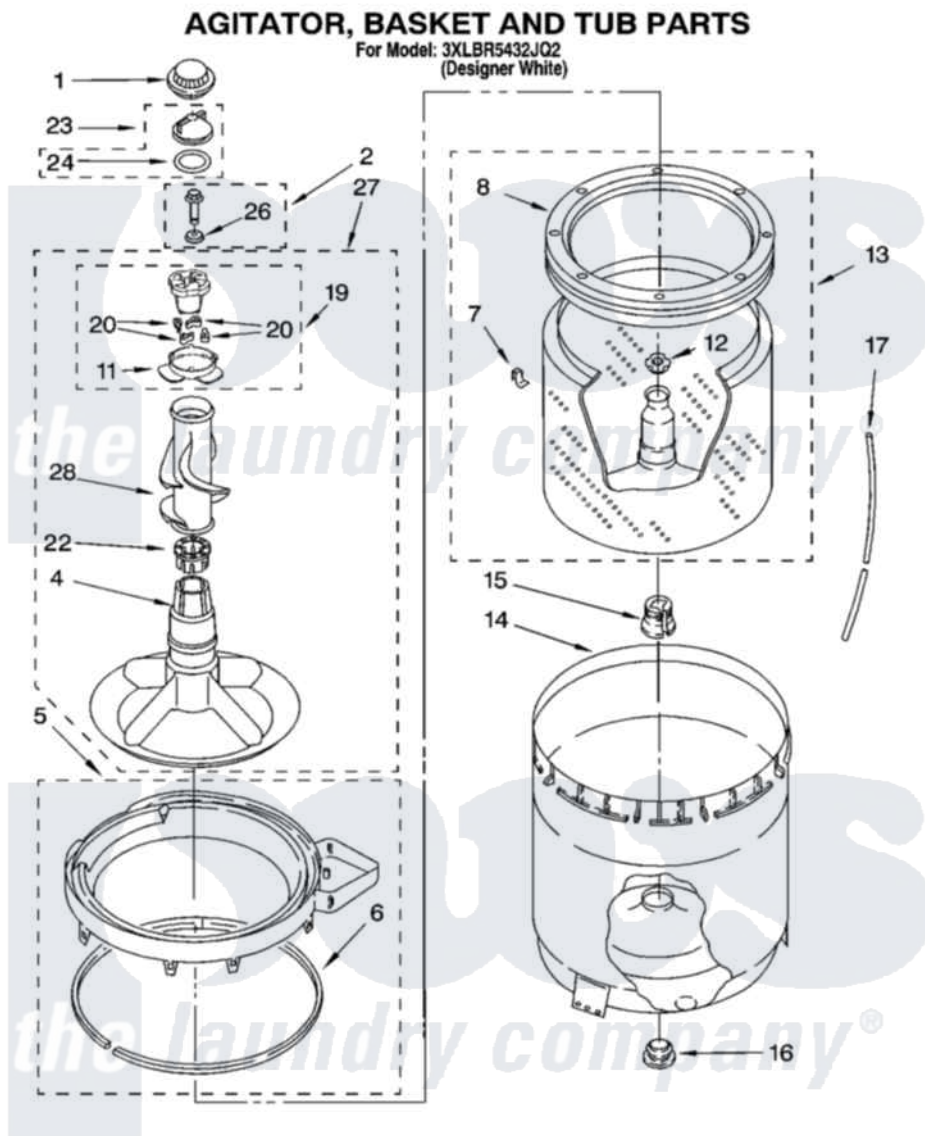

Whirlpool 3XLBR5432JQ2 03 - AGITATOR, BASKET AND TUB PARTS

8180204

5

Whirlpool [Residential Whirlpool 3XLBR5432JQ2 Washer Parts](#) Parts Diagram 03 - AGITATOR, BASKET AND TUB PARTS

[Click on the part number to view part](#)

Item	Original Part Number	Replaced By	Status	Part Description
1	3355758			Cap, Agitator
2	358237			Screw And Washer
4	3350830			Agitator
5	3950568			Tub Ring And Gasket
6	3359586			Gasket, Tub Ring
7	8519815			Clip, Balance Ring
8	3956205			Balance Ring
11	3363661			Bearing, Driven Cam
12	21366			Nut, Spanner
13	3956206	3956207		Basket And Balance Ring
14	63125			Tub
15	389140			Tub Block, Basket Drive
16	383727			Gasket, Centerpod
17	3363657	353244		Hose, Pressure Switch
19	3363663	285811		Cam-Agitator
20	3366877	80040		Dog-Agitator