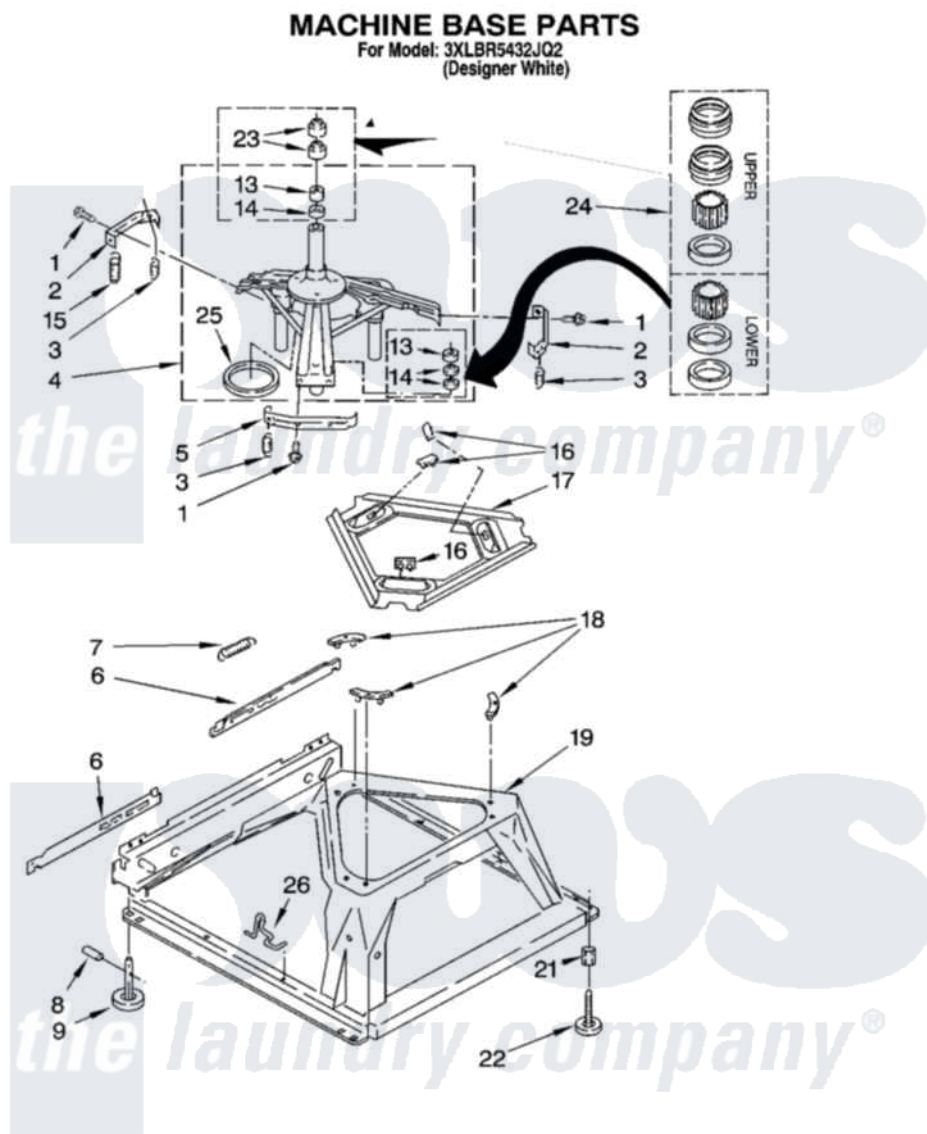

Whirlpool 3XLR5432JQ2 05 - MACHINE BASE PARTS

8

8180204

Whirlpool [Residential Whirlpool 3XLR5432JQ2 Washer Parts](#) Parts Diagram 05 - MACHINE BASE PARTS
Click on the part number to view part

Item	Original Part Number	Replaced By	Status	Part Description
1	3400076			Screw, Bracket Mounting
2	64067			Bracket, Spring Outer
3	63907			Spring, Suspension
4	3362087	280184		Support
5	64065			Bracket, Spring Outer
6	63138			Link, Leveling Mechanism
7	62597	8316845		Spring
8	62837			Pin, Knurled
9	62596	285244		Feet-Leveling
13	3347047	8546455		Bearing, Centerpost
14	357409	359449		Seal, Agitator Shaft
15	388492	W10250667		Spring, Counterweight
16	62568	285219		Pad
17	3946509			Plate, Suspension
18	3363660	285744		Pad
19	3349337	285459		Base

21	3359452		Nut, Lock
22	389102	W10001130	Foot, Leveling
23	356934	8577376	Seal, Centerpost
24	285203		Centerpost Bearing Kit
25	63134		Ring, Sound Deadening
26	63806	W10145155	Retainer, Suspension Spring