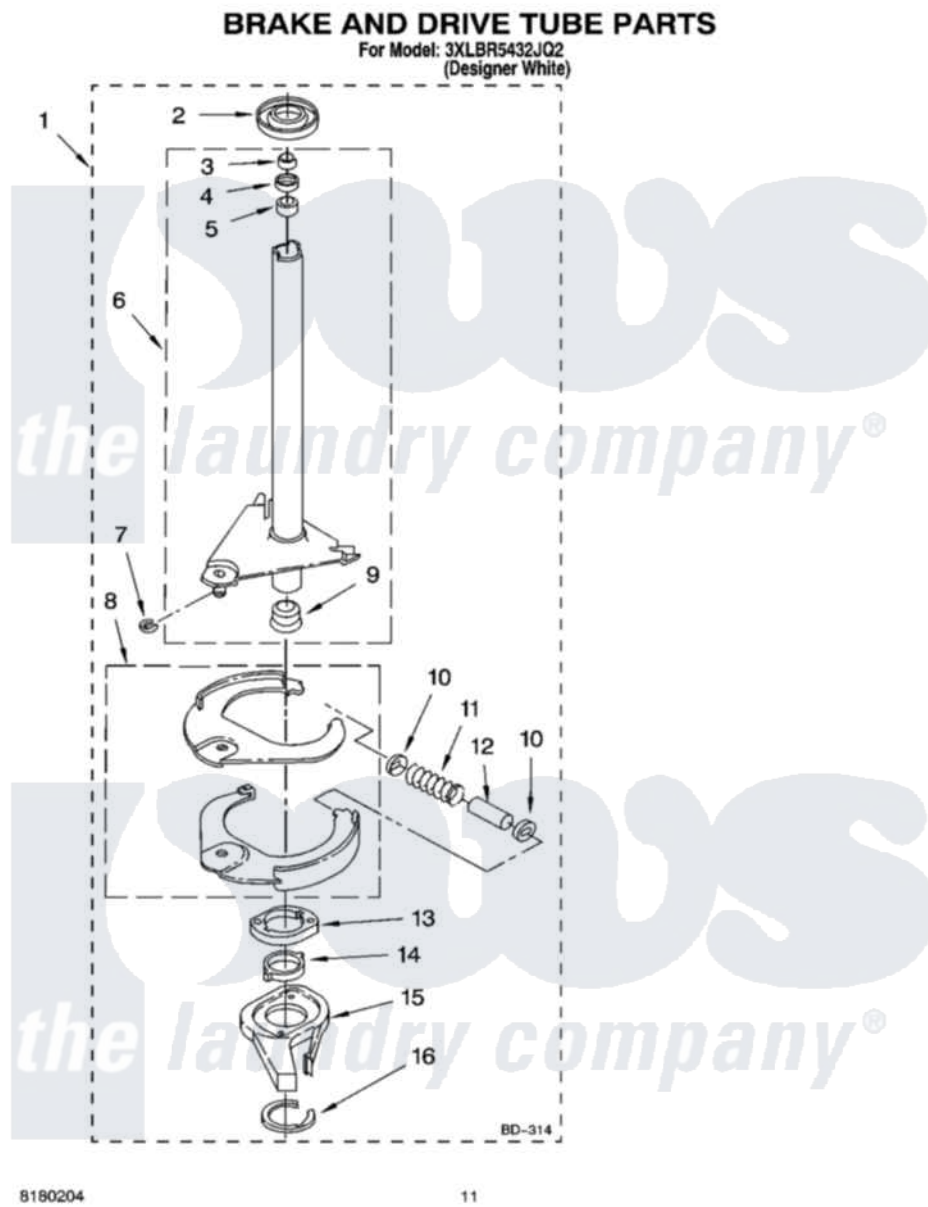

Whirlpool 3XLBR5432JQ2 07 - BRAKE AND DRIVE TUBE PARTS

8180204

11

Whirlpool Residential Whirlpool 3XLBR5432JQ2 Washer Parts Parts Diagram 07 - BRAKE AND DRIVE TUBE PARTS
Click on the part number to view part

Item	Original Part Number	Replaced By	Status	Part Description
1	388951	285792		Basketdrive
2	62658			Ring, Thrust
3	91939			Seal, Shaft
4	356427			Seal, Spin Pinion
5	356937			Spacer, Drive Tube
6	64027	64208		Tube-Spin
7	64035	W10083190		Ring, Retaining
8	64232	285438		Shoe-Brake
9	62703	8546462		"T" Bearing, Spin Tube
10	62648	285658		Sleeve
11	62647		Not Available	Spring, Brake
12	62909	285658		Sleeve
13	63023	8546461		Cam, Brake Release
14	63022			Sleeve, Cam
15	64194	285790		Lining
16	90368	W10083200		Ring, Retaining

" N/A

Not Available

FOLLOWING PARTS NOT
ILLUSTRATED

" [285208](#)

Lubricant