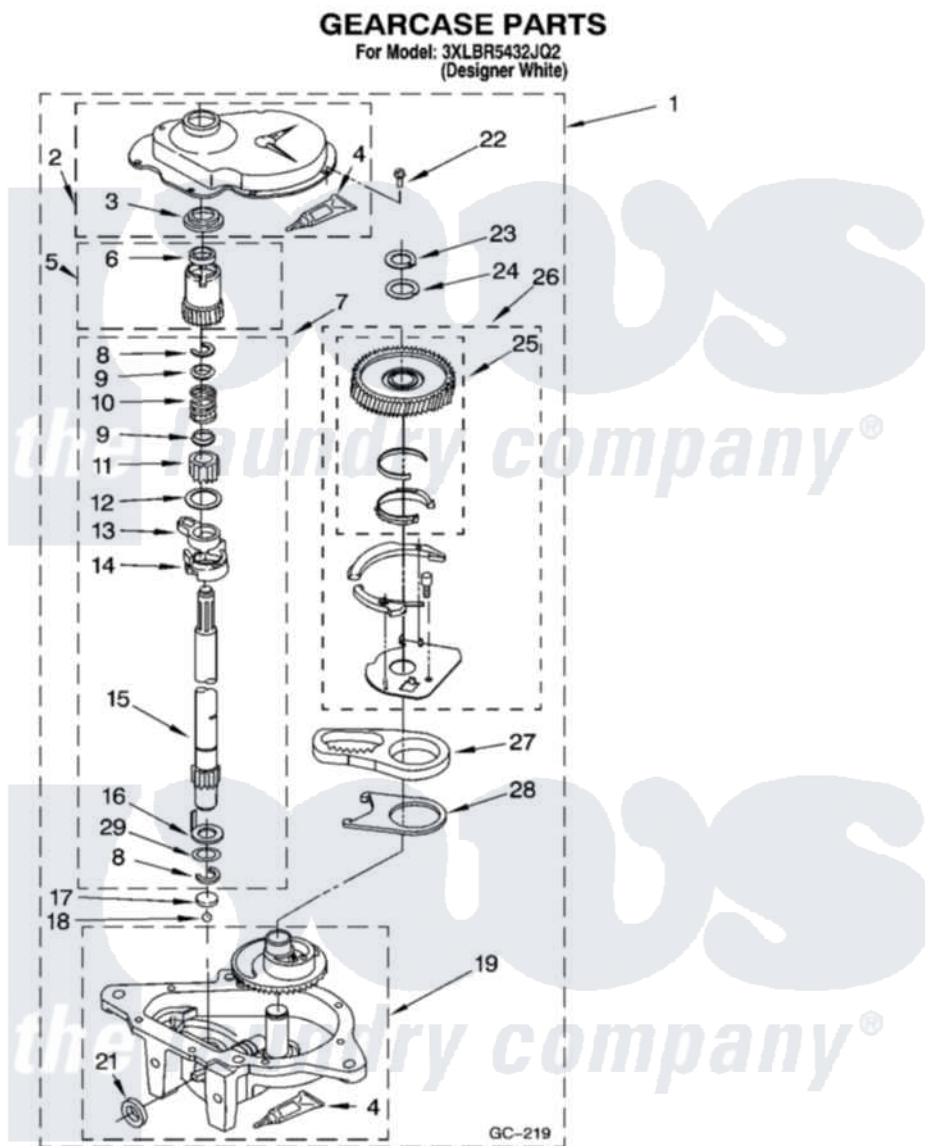

# Whirlpool 3XLBR5432JQ2 08 - GEARCASE PARTS

12

8180204

Whirlpool [Residential Whirlpool 3XLBR5432JQ2 Washer Parts](#) Parts Diagram 08 - GEARCASE PARTS

[Click on the part number to view part](#)

Item	Original Part Number	Replaced By	Status	Part Description
1	3949118	<a href="#">3363395</a>		Gearcase
2	<a href="#">285202</a>			Cover, Gearcase
3	<a href="#">3349985</a>			Seal, Gearcase Cover
4	<a href="#">285195</a>			Sealer Sealer, Gasket
5	63320	<a href="#">285362</a>		Gear and Pinion
6	<a href="#">356427</a>			Seal, Spin Pinion
7	<a href="#">389387</a>			Shaft, Agitator
8	90369		Not Available	Ring, Retaining (2)
9	<a href="#">62677</a>			Retainer, Spring
10	<a href="#">62676</a>			Spring, Agitator
11	63273	<a href="#">285509</a>		Shaft, Agitator
12	<a href="#">62619</a>			Washer, Agitator Gear
13	62580	<a href="#">285206</a>		Cam-Agitator
14	62581	<a href="#">285206</a>		Cam-Agitator
15	<a href="#">285509</a>			Shaft, Agitator
16	<a href="#">62618</a>			Washer, Cam Thrust

17	16018	<a href="#">285205</a>	Bearing
18	85529	<a href="#">285205</a>	Bearing
19	3366851	<a href="#">3363395</a>	Gearcase
21	<a href="#">285352</a>		Seal Kit, Thrust Plug
22	<a href="#">3351614</a>		Screw, Gearcase Cover Mounting
23	3362552	<a href="#">285765</a>	Ring-Retr
24	285735	<a href="#">285766</a>	Washer Kit, Thrust
25	3348567	<a href="#">W102333584</a>	Gear-Spin
26	<a href="#">285595</a>		Neutral Assembly
27	3349296	<a href="#">8546456</a>	Rack, Connecting
28	<a href="#">62621</a>		Actuator, Shift
29	<a href="#">388815</a>		Washer, Intermediate 1 3976263 Miscellaneous Parts Bag 2 3976300 Washer, Inlet Hose 3 3366913 Clamp, Hose
"	BLANK	Not Available	GC-219