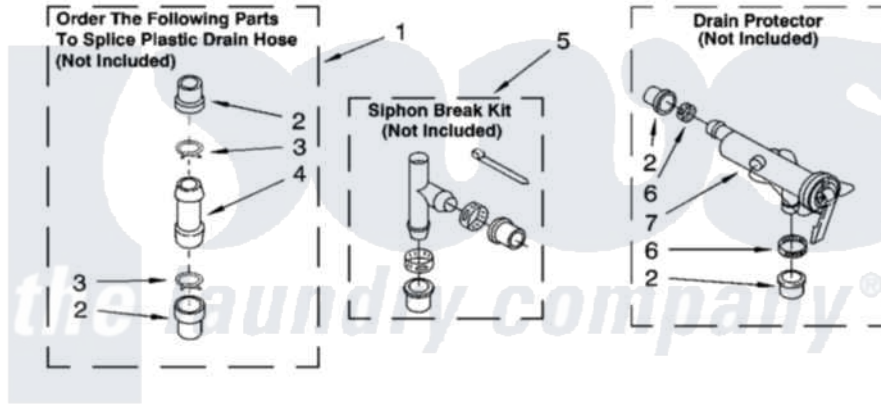

WATER SYSTEM PARTS

For Model: 3XLBR5432JQ2
(Designer White)

WS400

8180204

13

Whirlpool [Residential Whirlpool 3XLBR5432JQ2 Washer Parts](#) Parts Diagram 09 - WATER SYSTEM PARTS
Click on the part number to view part

Item	Original Part Number	Replaced By	Status	Part Description
1	285442			Water System Parts
2	285321			Water System Parts
3	370447	285655		Clamp, Hose
4	16272			Connector, Straight
5	285320			Water System Parts
6	65349	285655		Clamp, Hose
7	367031			Water System Parts