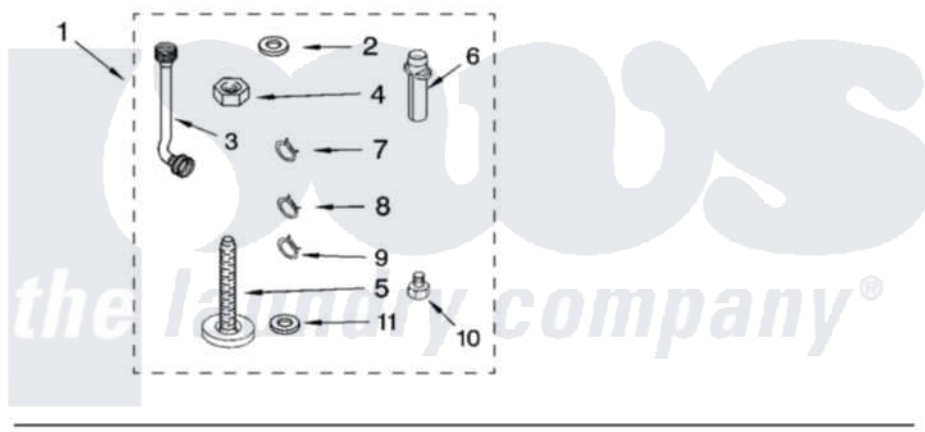

Whirlpool 3XLBR5432JQ2 10 - MISCELLANEOUS PARTS OPTIONAL PARTS (NOT INCLUDED)

MISCELLANEOUS PARTS

For Model: 3XLBR5432JQ2
(Designer White)

Whirlpool [Residential Whirlpool 3XLBR5432JQ2 Washer Parts](#) Parts Diagram 10 - MISCELLANEOUS PARTS
OPTIONAL PARTS (NOT INCLUDED)
[Click on the part number to view part](#)

Item	Original Part Number	Replaced By	Status	Part Description
1	8541754			Miscellaneous Parts Bag
2	16123			Washer Inlet-Hose Miscellaneous Parts Must be Ordered Separately.
3	3949382			Hose, Water Inlet
"	3949383			Hose, Water Inlet
4	3359452			Nut, Lock
5	389102	W10001130		Foot, Leveling
6	3363920	3363920A		Adapter
7	3366912	356138		Clamp, Hose
8	3366913	3357331		Clamp, Drain
9	356138			Clamp, Hose
10	3357397			Adapter, Water Inlet Hose
11	3976290	3357450		Washer, Water Inlet Hose
"	72017			Paint, Touch-Up