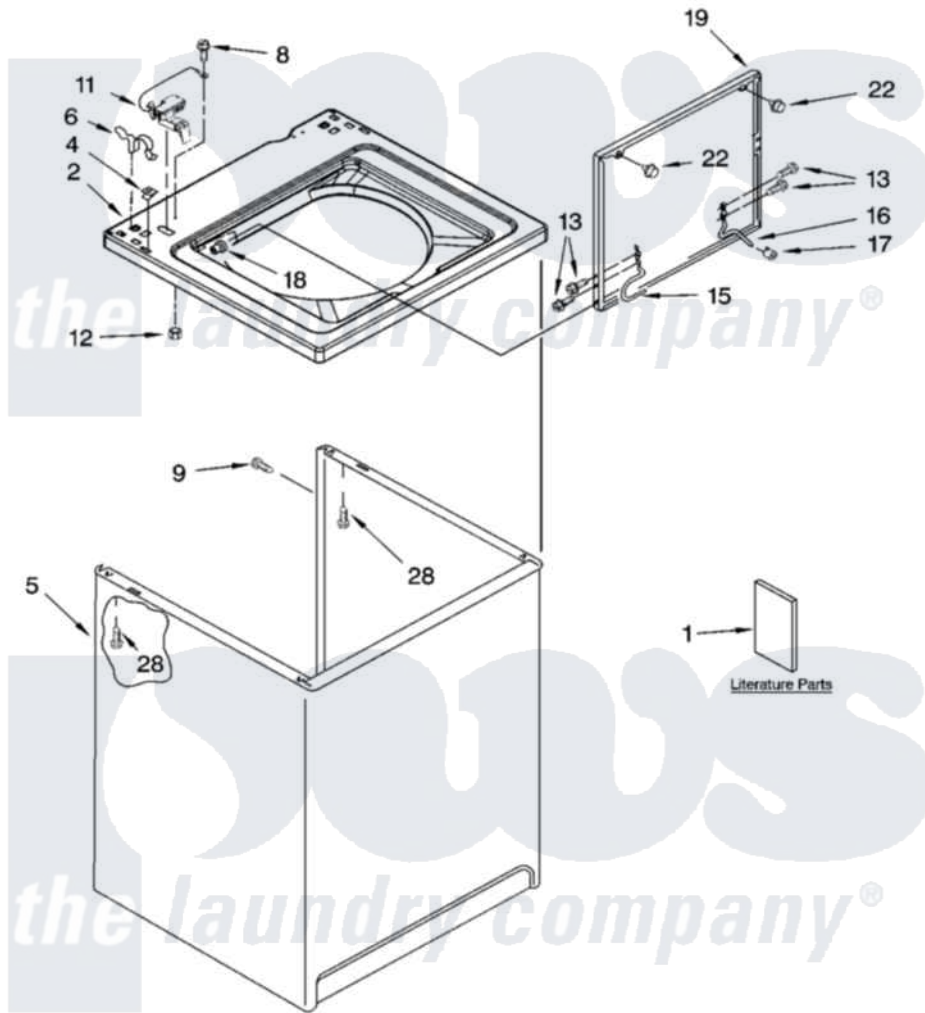

Whirlpool 3XLR5432JQ3 01 - TOP AND CABINET PARTS

TOP AND CABINET PARTS

For Model: 3XLR5432JQ3
(Designer White)

AUTOMATIC
WASHER

B-05 Litho in U.S.A. (awm)

1

Part No. 8180737

Whirlpool [Residential Whirlpool 3XLR5432JQ3 Washer Parts](#) Parts Diagram 01 - TOP AND CABINET PARTS
Click on the part number to view part

Item	Original Part Number	Replaced By	Status	Part Description
1	8318353		Not Available	Installation Instructions
"	8316483		Not Available	Use & Care Guide
"	3954787		Not Available	Wiring Diagram
2	8541621			Top
4	357213			Nut, Push-In
5	63128			Cabinet
6	62780			Clip, Top And Cabinet And Rear Panel
8	3351614			Screw, Gearcase Cover Mounting
9	3357011	308685		Side Trim)
11	8318084			Switch, Lid
12	8533959	680762		Nut
13	3351355	W10119828		Screw, Lid Hinge Mounting
15	8318088			Hinge, Lid
16	54583			Hinge, Lid
17	19119			Bumper, Lid Hinge

18

[21258](#)

Bearing, Lid Hinge

19

8541743

[3957510](#)

Lid

22

[9724509](#)

Bumper, Lid

28

[3390631](#)

Screw, 10-16 X 3/8