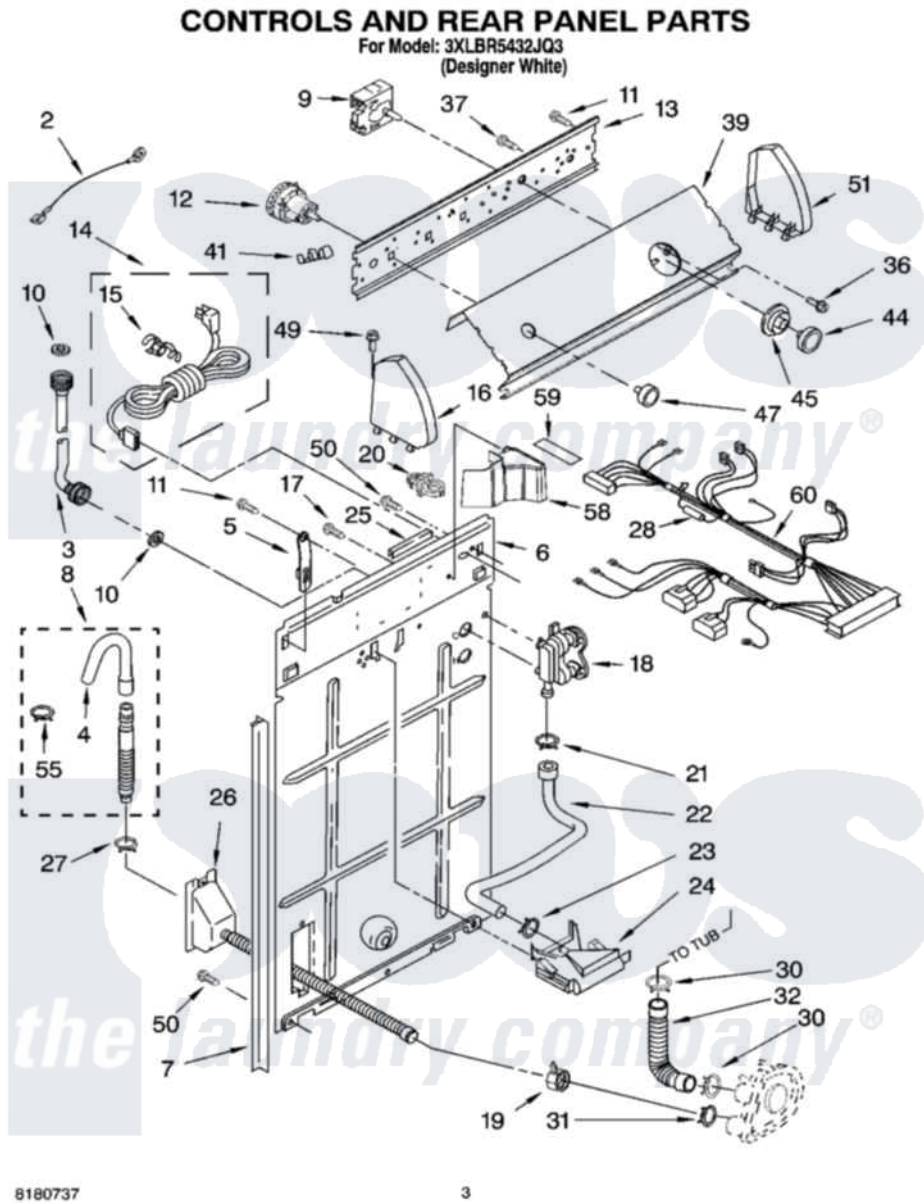

Whirlpool 3XLBR5432JQ3 02 - CONTROLS AND REAR PANEL PARTS

Whirlpool [Residential Whirlpool 3XLBR5432JQ3 Washer Parts](#) Parts Diagram 02 - CONTROLS AND REAR PANEL PARTS

[Click on the part number to view part](#)

Item	Original Part Number	Replaced By	Status	Part Description
2	3398893	3395559		Wire
3	3949382			Hose, Water Inlet
"	3949383			Hose, Water Inlet
4	3357027			Nozzle, Hose Drain
5	8568314			Strap, Console
6	8318407			Panel, Rear
7	62747			Pad, Rear Panel
8	3951609	285664		Hose
"	661577	285666		Hose
"	3357090	285702		Hose
9	3954786			Timer, Control
10	3976300	16123		Washer Inlet-Hose Miscellaneous Parts Must be Ordered Separately.
11	90767			Screw, 8A X 3/8 HeX Washer Head Tapping
12	3366849	W10339228		Switch-WL

13	3948814		Bracket, Control
14	8316045		Cord, Power
15	3949468	285777	Relief-Str
16	8271369	279962	Endcap
17	3351614		Screw, Gearcase Cover Mounting
18	3360397		Valve, Water Mixing
19	3976395		Restraint, Hose
20	2219077		Clip, Pressure Switch Hose
21	301958	596669	Clamp, Manifold
22	8541607	3357328	Hose, Vacuum Break
23	370450	596669	Clamp, Manifold
24	3347034		Break, Vacuum
25	303294	3367669	Protector, Edge
26	8317940	W10358149	Drain Hose Assembly
27	356138		Clamp, Hose
28	3951198		Fuse
30	3363366	616099	Clamp
31	8317496	285655	Clamp, Hose
32	3951449	285871	Hose
36	3400818		Screw, Timer Mounting
37	3179795		Screw, Ground
39	8318779		Panel, Console
41	357572	W10113937	Clip, Grounding
44	8271345	3957824	Knob, Timer
45	8271351	3957849	Dial, Timer
47	8271339	3957799	Knob, Control
49	388326		Screw, 8-18 X 1.25
50	62863	3390631	Screw, 10-16 X 3/8
51	8271363	279962	Endcap
55	3366913	3357331	Clamp, Drain
58	8314879		Shield, Inlet Valve
59	3950829	3976286	Shield, Capacitor
60	3956874		Harness, Wiring