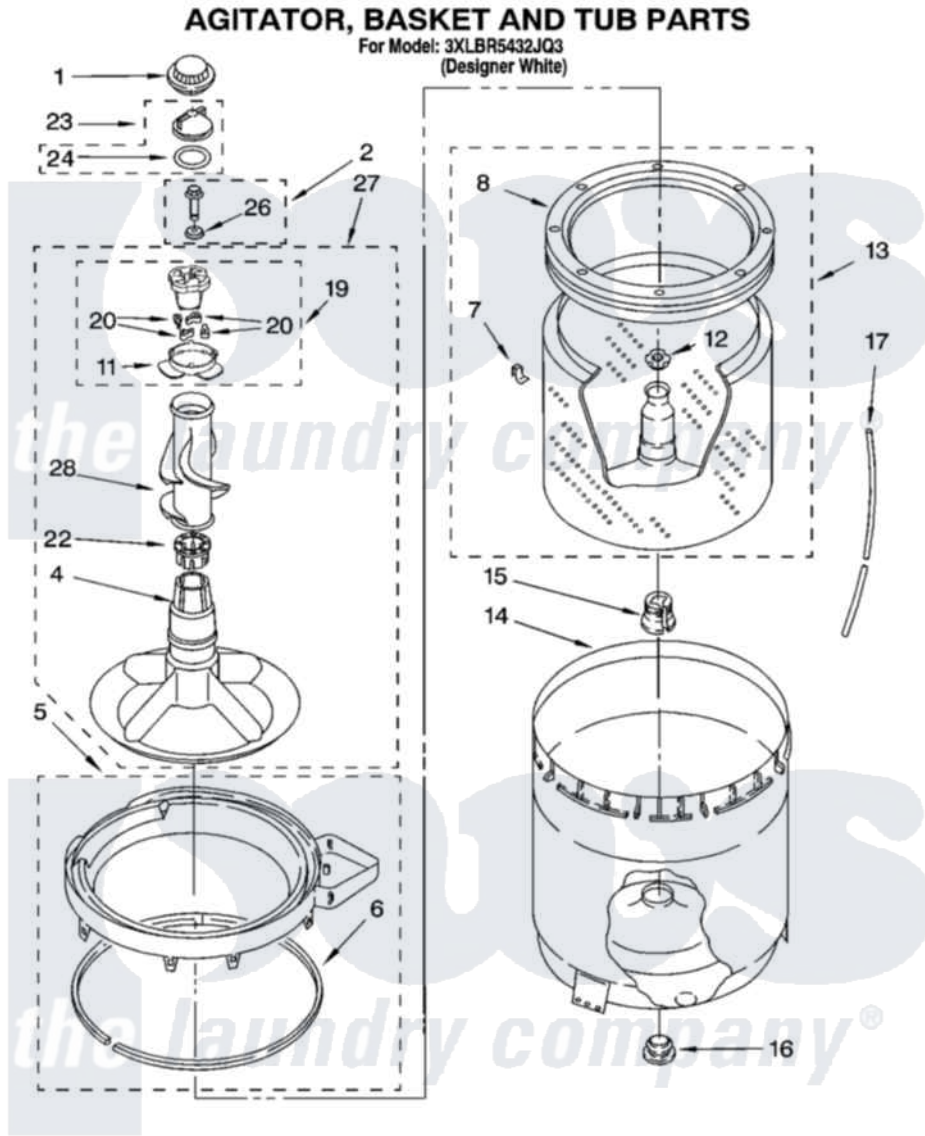

# Whirlpool 3XLBR5432JQ3 03 - AGITATOR, BASKET AND TUB PARTS

8180737

5

Whirlpool [Residential Whirlpool 3XLBR5432JQ3 Washer Parts](#) Parts Diagram 03 - AGITATOR, BASKET AND TUB PARTS

[Click on the part number to view part](#)

Item	Original Part Number	Replaced By	Status	Part Description
1	<a href="#">3355758</a>			Cap, Agitator
2	<a href="#">358237</a>			Screw And Washer
4	<a href="#">3350830</a>			Agitator
5	<a href="#">3950568</a>			Tub Ring And Gasket
6	<a href="#">3359586</a>			Gasket, Tub Ring
7	<a href="#">8519815</a>			Clip, Balance Ring
8	<a href="#">3956205</a>			Balance Ring
11	<a href="#">3363661</a>			Bearing, Driven Cam
12	<a href="#">21366</a>			Nut, Spanner
13	3956206	<a href="#">3956207</a>		Basket And Balance Ring
14	<a href="#">63125</a>			Tub
15	<a href="#">389140</a>			Tub Block, Basket Drive
16	<a href="#">383727</a>			Gasket, Centerpod
17	3363657	<a href="#">353244</a>		Hose, Pressure Switch
19	3363663	<a href="#">285811</a>		Cam-Agitator
20	3366877	<a href="#">80040</a>		Dog-Agitator

22	3350389	<a href="#">285587</a>	Washer
23	3354733	<a href="#">W10074580</a>	Cap, Barrier
24	3348855	<a href="#">W10072840</a>	Fabric Softener
26	<a href="#">3949550</a>		Washer
27	3350829	<a href="#">285574</a>	Large Ring
28	<a href="#">3349019</a>		Auger, Agitator