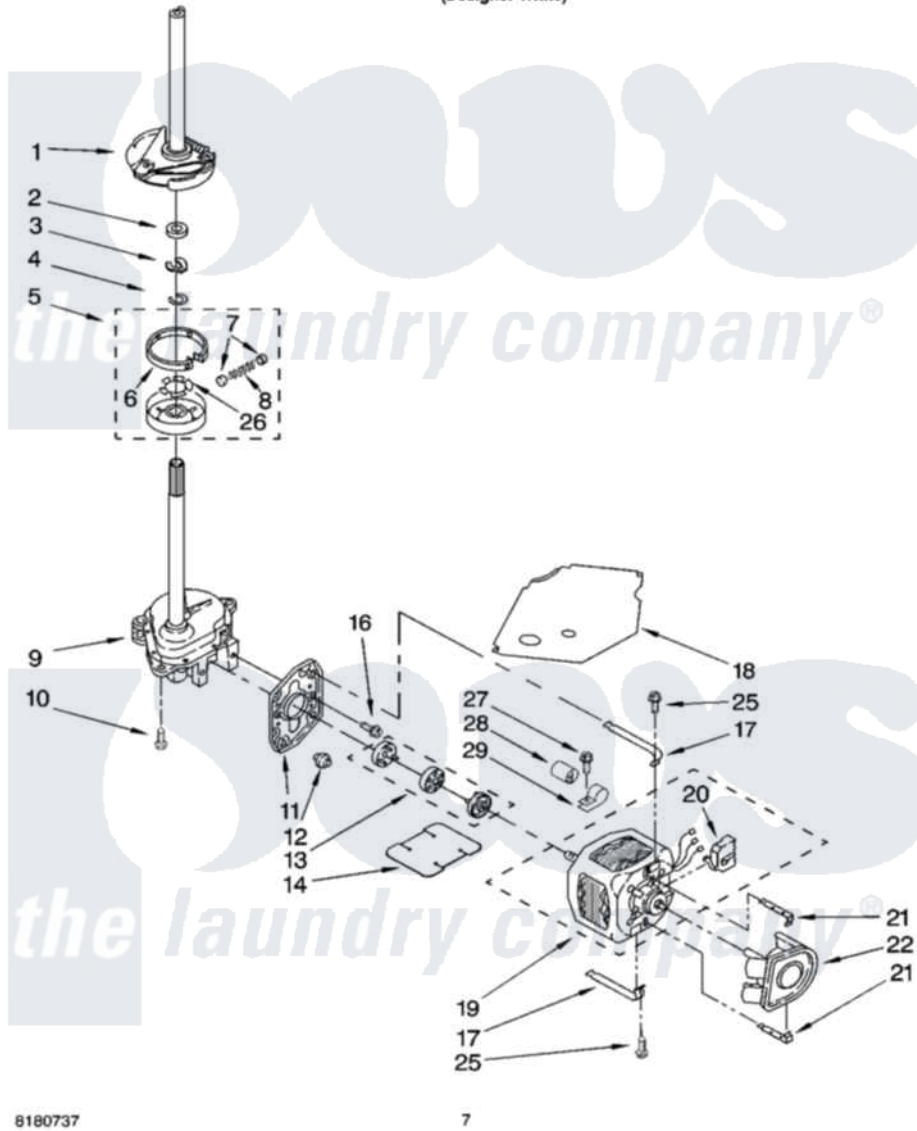

Whirlpool 3XLBR5432JQ3 04 - BRAKE, CLUTCH, GEARCASE, MOTOR AND PUMP PARTS

BRAKE, CLUTCH, GEARCASE, MOTOR AND PUMP PARTS

For Model: 3XLBR5432JQ3
(Designer White)

8180737

7

Whirlpool [Residential Whirlpool 3XLBR5432JQ3 Washer Parts](#) Parts Diagram 04 - BRAKE, CLUTCH, GEARCASE, MOTOR AND PUMP PARTS
Click on the part number to view part

Item	Original Part Number	Replaced By	Status	Part Description
1	388951	285792		Basketdrive
2	63292			Washer, Spin Tube Thrust
3	62697	W10080230		Ring, Spin Tube Support
4	63283	285353		Ring
5	3951311	285785		Clutch
6	3951308	285790		Lining
7	62646			Cap, Clutch Spring
8	3946792			Spring And Damper Assembly
9	3949118	3363395		Gearcase
10	3357334	3400516		Screw Anti-Rattle
11	62611			Plate, Motor Mount To Gearcase
12	62691			Grommet, Motor
13	285753	285753A		Coupling
14	8316060			Shield, Tub To Motor

16	3400516		Screw Anti-Rattle
17	3349637	W10086010	Retainer, Motor
18	3362089		Shield, Tub To Motor
19	3950297		Motor, Main Drive
20	8529896		Switch, Main Drive Motor
21	8546127		Retainer, Pump
22	3363394		Pump
25	3387485	273556	Screw, 10-16 X 5/8
26	3355454		Clip, Main Drive
27	62863	3390631	Screw, 10-16 X 3/8
28	8572719	482156	Capacitor
29	3949496		Clamp, Capacitor