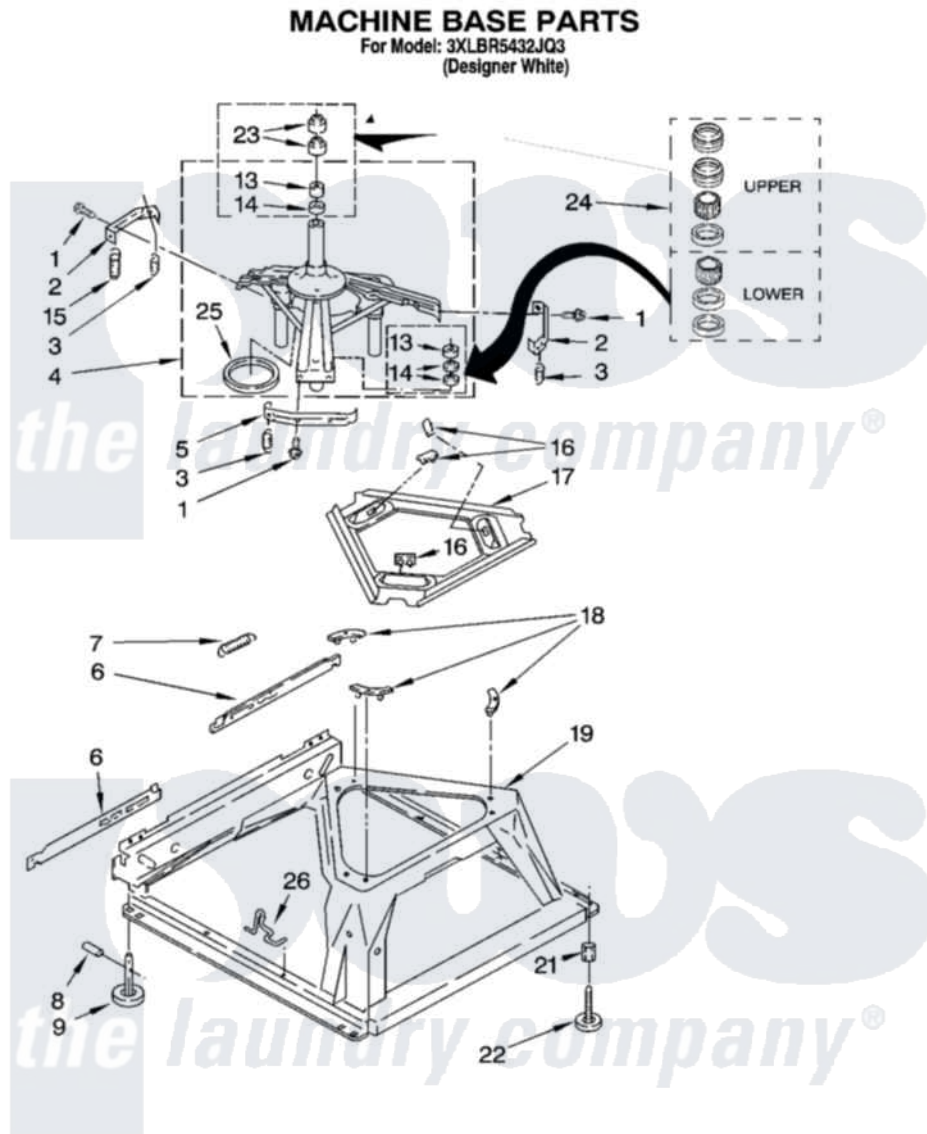

Whirlpool 3XLBR5432JQ3 05 - MACHINE BASE PARTS

8

8180737

Whirlpool Residential Whirlpool 3XLBR5432JQ3 Washer Parts Parts Diagram 05 - MACHINE BASE PARTS
Click on the part number to view part

Item	Original Part Number	Replaced By	Status	Part Description
1	3400076			Screw, Bracket Mounting
2	64067			Bracket, Spring Outer
3	63907			Spring, Suspension
4	8575214	280184		Support
5	64065			Bracket, Spring Outer
6	63138			Link, Leveling Mechanism
7	62597	8316845		Spring
8	62837			Pin, Knurled
9	62596	285244		Feet-Leveling
13	3347047	8546455		Bearing, Centerpost
14	357409	359449		Seal, Agitator Shaft
15	388492	W10250667		Spring, Counterweight
16	62568	285219		Pad
17	3946509			Plate, Suspension
18	3363660	285744		Pad
19	3349337	285459		Base

21	3359452		Nut, Lock
22	389102	W10001130	Foot, Leveling
23	356934	8577376	Seal, Centerpost
24	285203		Centerpost Bearing Kit
25	63134		Ring, Sound Deadening
26	63806	W10145155	Retainer, Suspension Spring