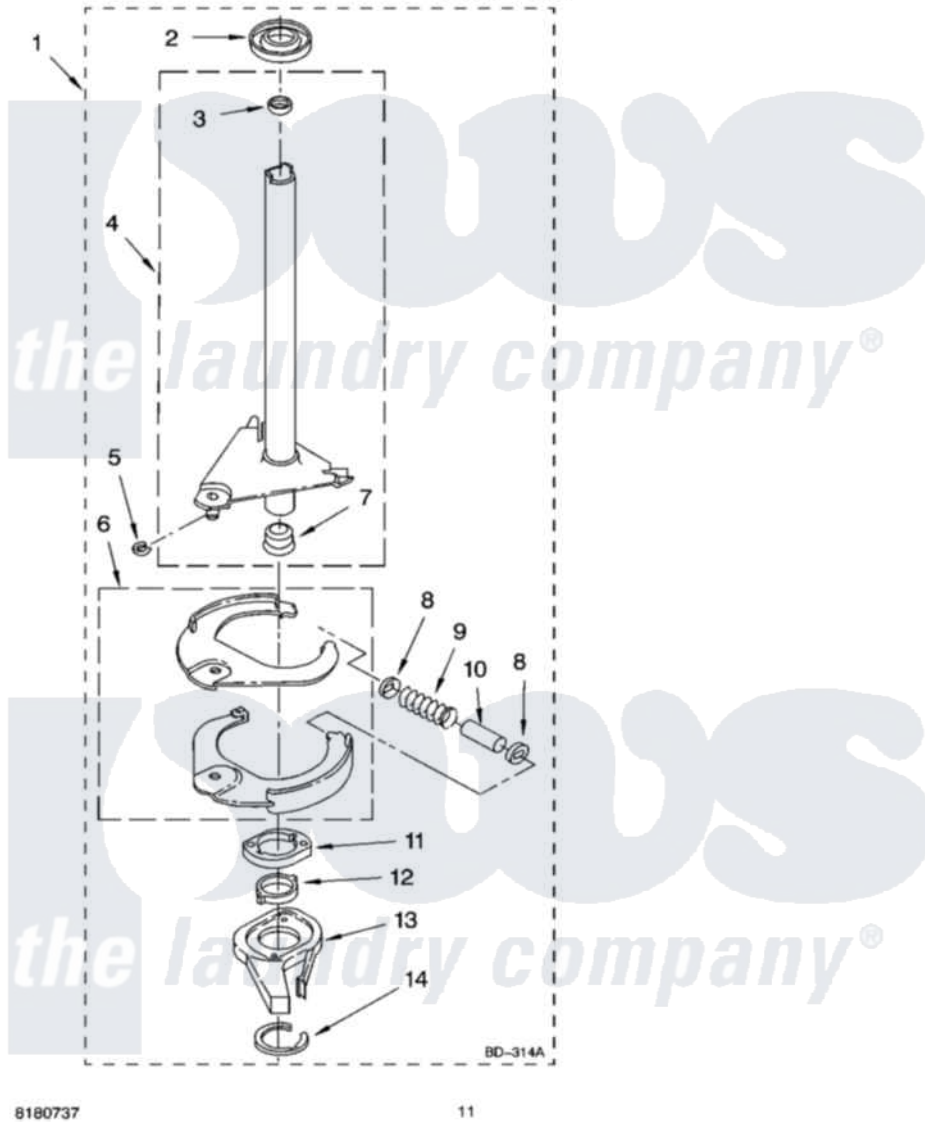

Whirlpool 3XLBR5432JQ3 07 - BRAKE AND DRIVE TUBE PARTS

BRAKE AND DRIVE TUBE PARTS

For Model: 3XLBR5432JQ3
(Designer White)

8180737

11

Whirlpool Residential Whirlpool 3XLBR5432JQ3 Washer Parts Parts Diagram 07 - BRAKE AND DRIVE TUBE PARTS

Click on the part number to view part

Item	Original Part Number	Replaced By	Status	Part Description
1	388951	285792		Basketdrive
2	62658			Ring, Thrust
3	356427			Seal, Spin Pinion
4	64027	64208		Tube-Spin
5	64035	W10083190		Ring, Retaining
6	64232	285438		Shoe-Brake
7	62703	8546462		"T" Bearing, Spin Tube
8	3353956	285658		Sleeve
9	62647		Not Available	Spring, Brake
10	3355360	285658		Sleeve
11	661516	8546461		Cam, Brake Release
12	63022			Sleeve, Cam
13	64194	285790		Lining
14	90368	W10083200		Ring, Retaining
"	285208			Lubricant