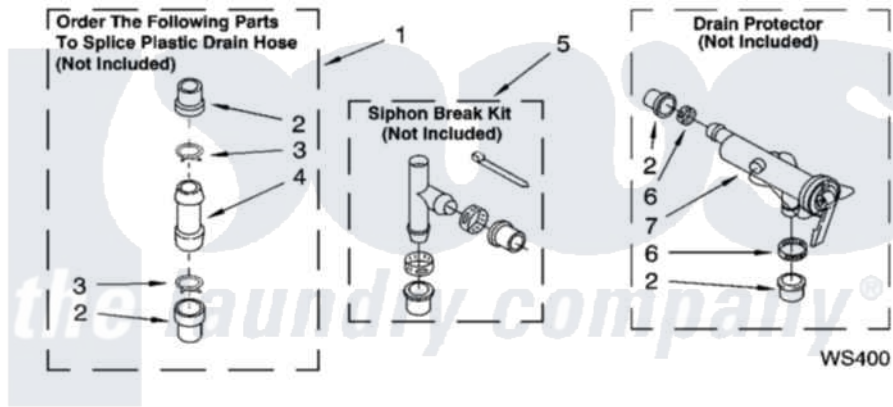

WATER SYSTEM PARTS

For Model: 3XLBR5432JQ3
(Designer White)

8180737

13

Whirlpool [Residential Whirlpool 3XLBR5432JQ3 Washer Parts](#) Parts Diagram 09 - WATER SYSTEM PARTS
Click on the part number to view part

Item	Original Part Number	Replaced By	Status	Part Description
1	285442			Water System Parts
2	285321			Water System Parts
3	370447	285655		Clamp, Hose
4	16272			Connector, Straight
5	285320			Water System Parts
6	65349	285655		Clamp, Hose
7	367031			Water System Parts