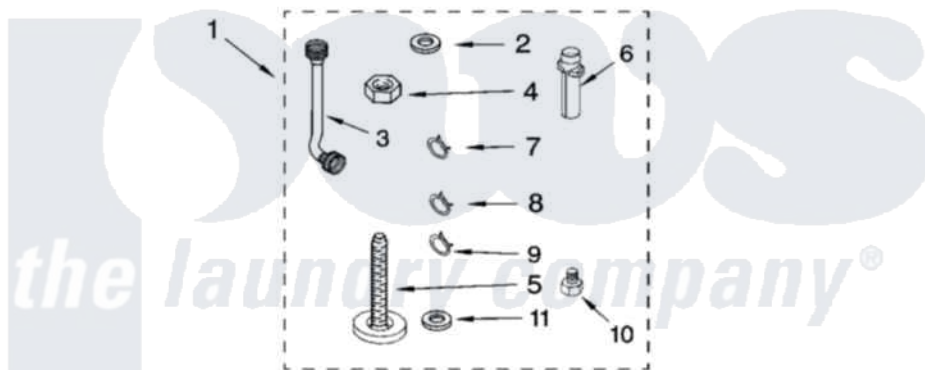

Whirlpool 3XLBR5432JQ3 10 - MISCELLANEOUS PARTS, OPTIONAL PARTS (NOT INCLUDED)

MISCELLANEOUS PARTS

For Model: 3XLBR5432JQ3
(Designer White)

Whirlpool [Residential Whirlpool 3XLBR5432JQ3 Washer Parts](#) Parts Diagram 10 - MISCELLANEOUS PARTS, OPTIONAL PARTS (NOT INCLUDED).
Click on the part number to view part

Item	Original Part Number	Replaced By	Status	Part Description
1	8541754			Miscellaneous Parts Bag
2	3976300	16123		Washer Inlet-Hose Miscellaneous Parts Must be Ordered Separately.
3	3949382			Hose, Water Inlet
"	3949383			Hose, Water Inlet
4	3359452			Nut, Lock
5	389102	W10001130		Foot, Leveling
6	3363920	3363920A		Adapter
7	3366912	356138		Clamp, Hose
8	3366913	3357331		Clamp, Drain
9	356138			Clamp, Hose
10	3357397			Adapter, Water Inlet Hose
11	3976290	3357450		Washer, Water Inlet Hose
	72017			Paint, Touch-Up