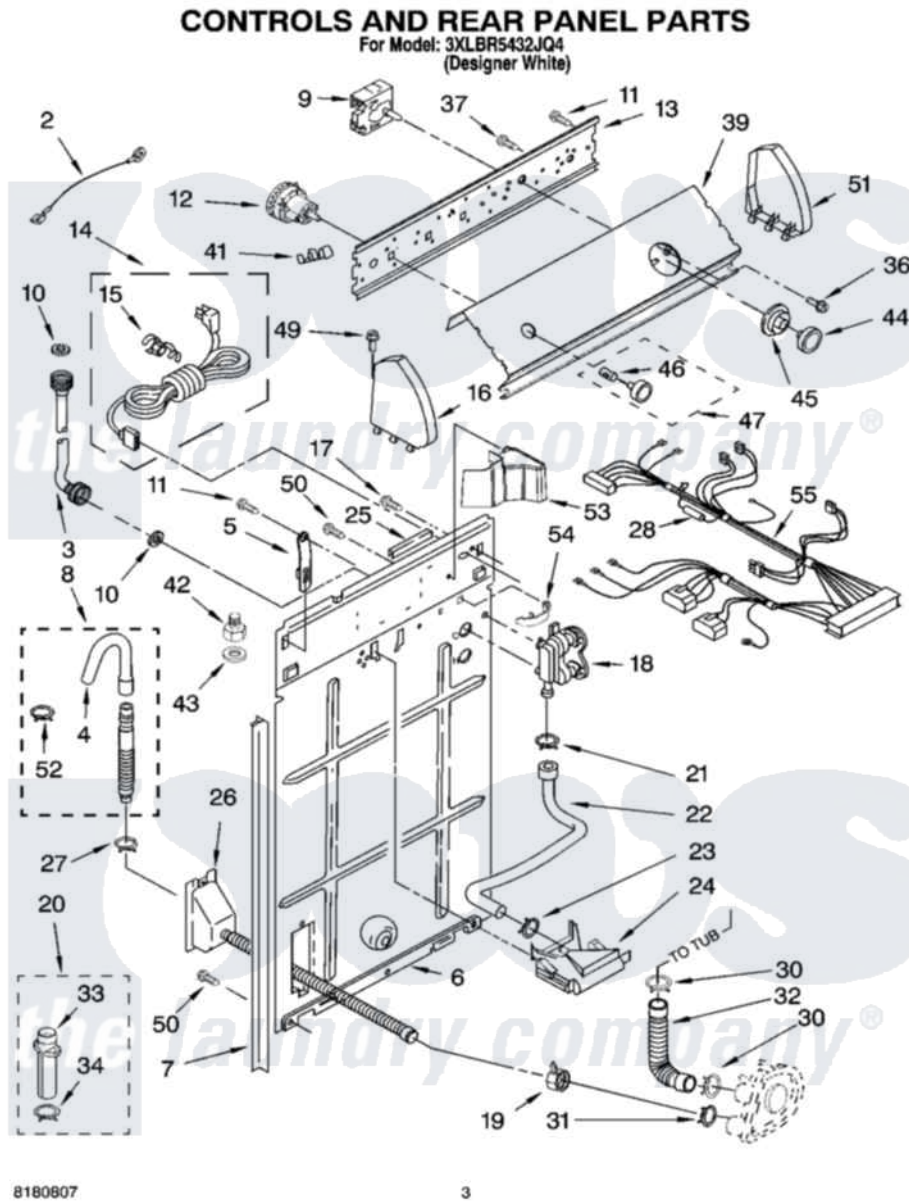

Whirlpool 3XLB5432JQ4 02 - CONTROLS AND REAR PANEL PARTS

Whirlpool [Residential Whirlpool 3XLB5432JQ4 Washer Parts](#) Parts Diagram 02 - CONTROLS AND REAR PANEL PARTS

[Click on the part number to view part](#)

Item	Original Part Number	Replaced By	Status	Part Description
2	3398893	3395559		Wire
3	3949382			Hose, Water Inlet
"	3949383			Hose, Water Inlet
4	3357027			Nozzle, Hose Drain
5	8568314			Strap, Console
6	8318407			Panel, Rear
7	62747			Pad, Rear Panel
8	3951609	285664		Hose
"	661577	285666		Hose
"	3357090	285702		Hose
9	3954786			Timer, Control
10	3976300	16123		Washer Inlet-Hose Miscellaneous Parts Must be Ordered Separately.
11	90767			Screw, 8A X 3/8 HeX Washer Head Tapping
12	3366849	W10339228		Switch-WL