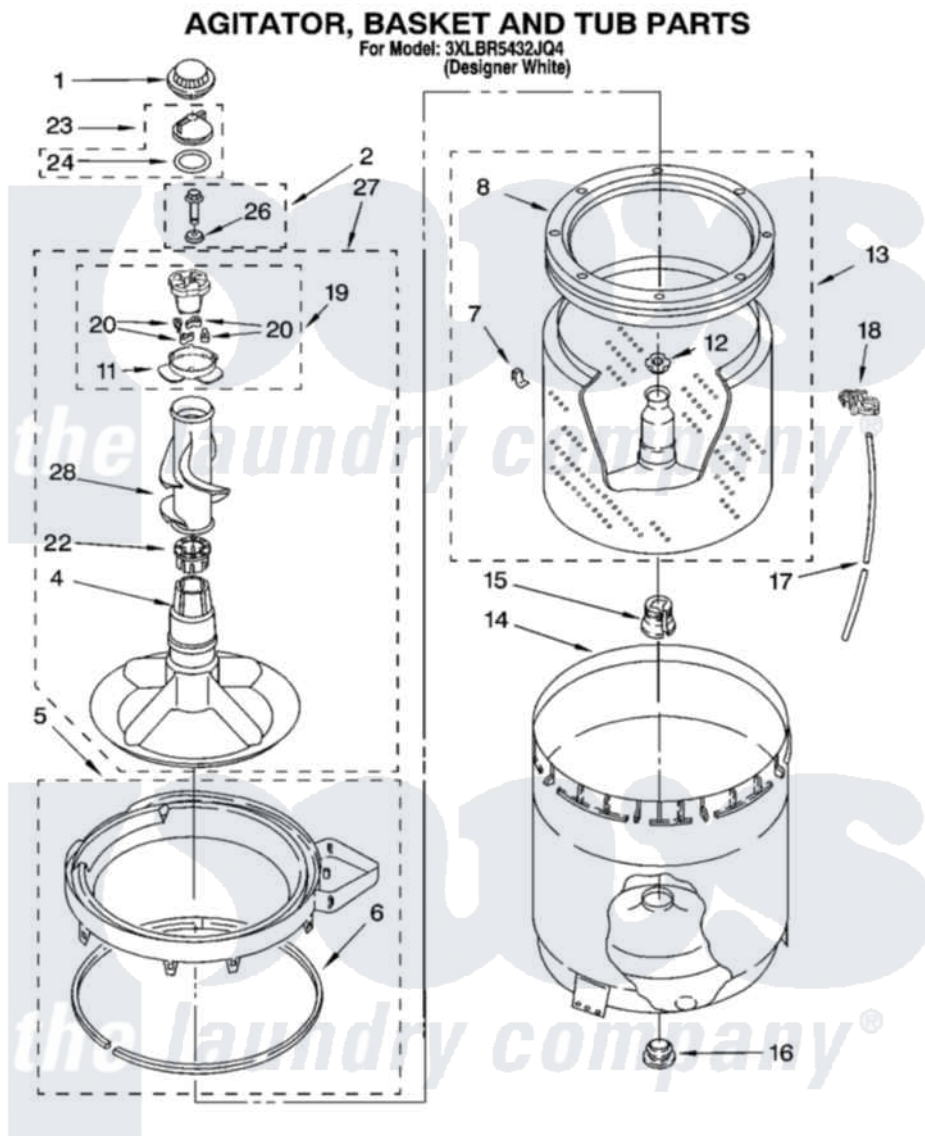

# Whirlpool 3XLBR5432JQ4 03 - AGITATOR, BASKET AND TUB PARTS

8180807

5

Whirlpool [Residential Whirlpool 3XLBR5432JQ4 Washer Parts](#) Parts Diagram 03 - AGITATOR, BASKET AND TUB PARTS

[Click on the part number to view part](#)

Item	Original Part Number	Replaced By	Status	Part Description
1	<a href="#">3355758</a>			Cap, Agitator
2	<a href="#">358237</a>			Screw And Washer
4	<a href="#">3350830</a>			Agitator
5	<a href="#">3950568</a>			Tub Ring And Gasket
6	<a href="#">3359586</a>			Gasket, Tub Ring
7	<a href="#">8519815</a>			Clip, Balance Ring
8	<a href="#">3956205</a>			Balance Ring
11	<a href="#">3363661</a>			Bearing, Driven Cam
12	<a href="#">21366</a>			Nut, Spanner
13	3956206	<a href="#">3956207</a>		Basket And Balance Ring
14	<a href="#">63125</a>			Tub
15	<a href="#">389140</a>			Tub Block, Basket Drive
16	<a href="#">383727</a>			Gasket, Centerpod
17	3363657	<a href="#">353244</a>		Hose, Pressure Switch
18	<a href="#">2219077</a>			Clip, Pressure Switch Hose
19	3363663	<a href="#">285811</a>		Cam-Agitator

20	3366877	<a href="#">80040</a>	Dog-Agitator
22	3350389	<a href="#">285587</a>	Washer
23	3354733	<a href="#">W10074580</a>	Cap, Barrier
24	3348855	<a href="#">W10072840</a>	Fabric Softener
26	<a href="#">3949550</a>		Washer
27	3350829	<a href="#">285574</a>	Large Ring
28	<a href="#">3349019</a>		Auger, Agitator