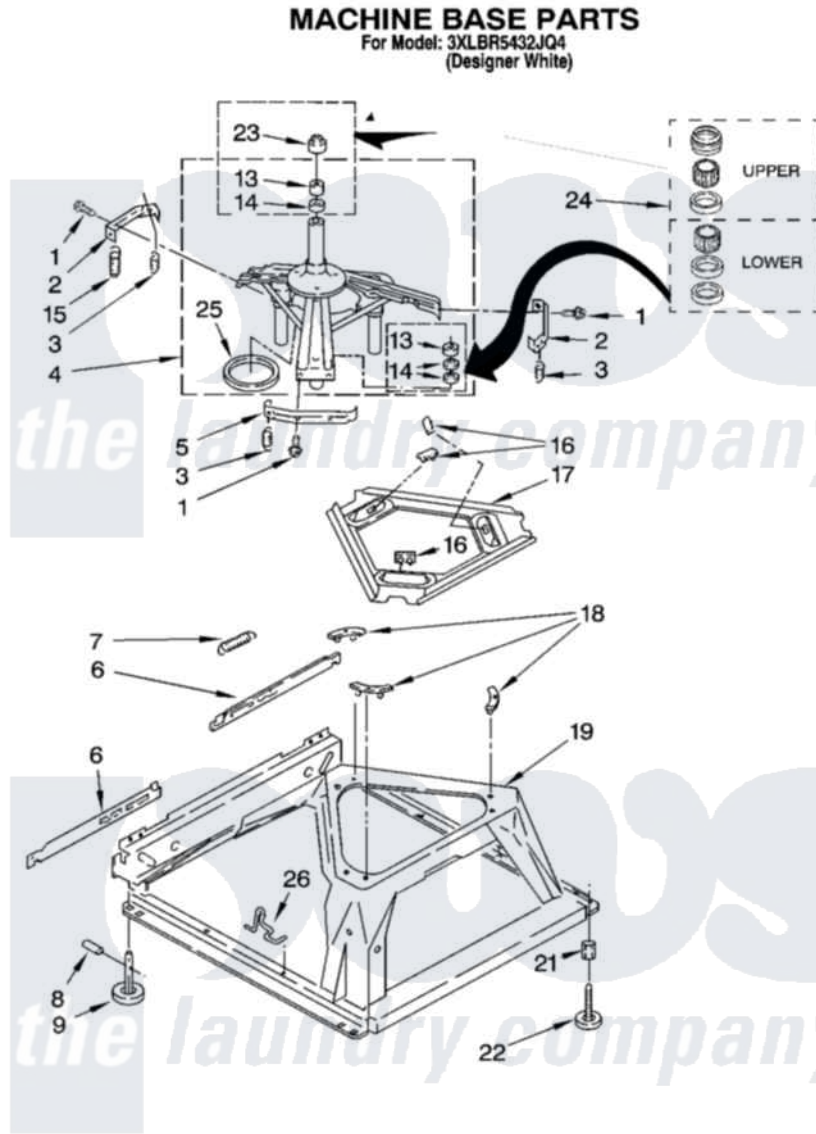

Whirlpool 3XLBR5432JQ4 05 - MACHINE BASE PARTS

8

8180807

Whirlpool [Residential Whirlpool 3XLBR5432JQ4 Washer Parts](#) Parts Diagram 05 - MACHINE BASE PARTS
Click on the part number to view part

Item	Original Part Number	Replaced By	Status	Part Description
1	3400076			Screw, Bracket Mounting
2	64067			Bracket, Spring Outer
3	63907			Spring, Suspension
4	8575214	280184		Support
5	64065			Bracket, Spring Outer
6	63138			Link, Leveling Mechanism
7	62597	8316845		Spring
8	62837			Pin, Knurled
9	62596	285244		Feet-Leveling
13	8546455			Bearing, Centerpost
14	357409	359449		Seal, Agitator Shaft
15	388492	W10250667		Spring, Counterweight
16	62568	285219		Pad
17	3946509			Plate, Suspension
18	3363660	285744		Pad
19	3349337	285459		Base

21	3359452		Nut, Lock
22	389102	W10001130	Foot, Leveling
23	8577376		Seal, Centerpost
24	285203		Centerpost Bearing Kit
25	63134		Ring, Sound Deadening
26	63806	W10145155	Retainer, Suspension Spring