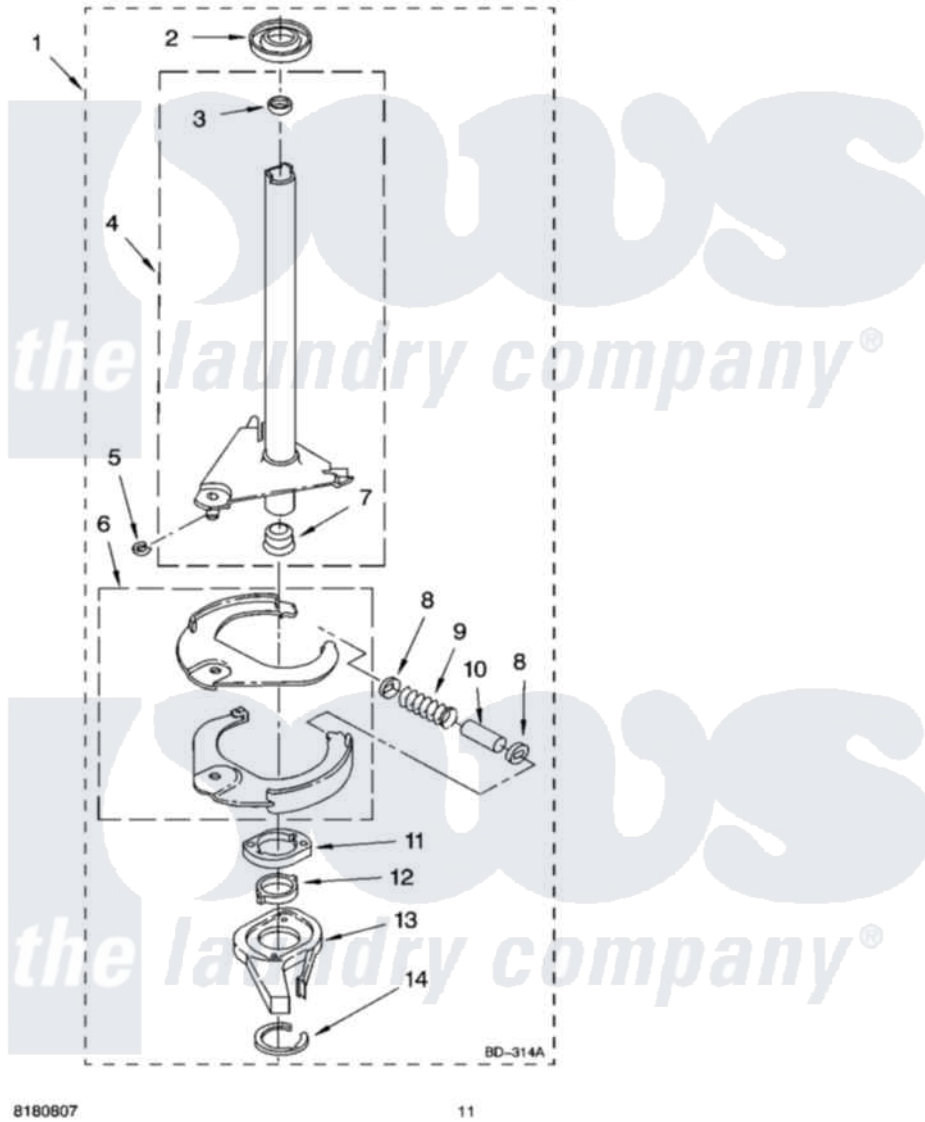

Whirlpool 3XLBR5432JQ4 07 - BRAKE AND DRIVE TUBE PARTS

BRAKE AND DRIVE TUBE PARTS

For Model: 3XLBR5432JQ4
(Designer White)

8180807

11

Whirlpool Residential Whirlpool 3XLBR5432JQ4 Washer Parts Parts Diagram 07 - BRAKE AND DRIVE TUBE PARTS

Click on the part number to view part

Item	Original Part Number	Replaced By	Status	Part Description
1	388951	285792		Basketdrive
2	62658			Ring, Thrust
3	356427			Seal, Spin Pinion
4	64027	64208		Tube-Spin
5	64035	W10083190		Ring, Retaining
6	64232	285438		Shoe-Brake
7	62703	8546462		"T" Bearing, Spin Tube
8	3353956	285658		Sleeve
9	62647		Not Available	Spring, Brake
10	3355360	285658		Sleeve
11	661516	8546461		Cam, Brake Release
12	63022			Sleeve, Cam
13	64194	285790		Lining
14	90368	W10083200		Ring, Retaining
"	N/A		Not Available	FOLLOWING PARTS NOT ILLUSTRATED
"	285208			Lubricant