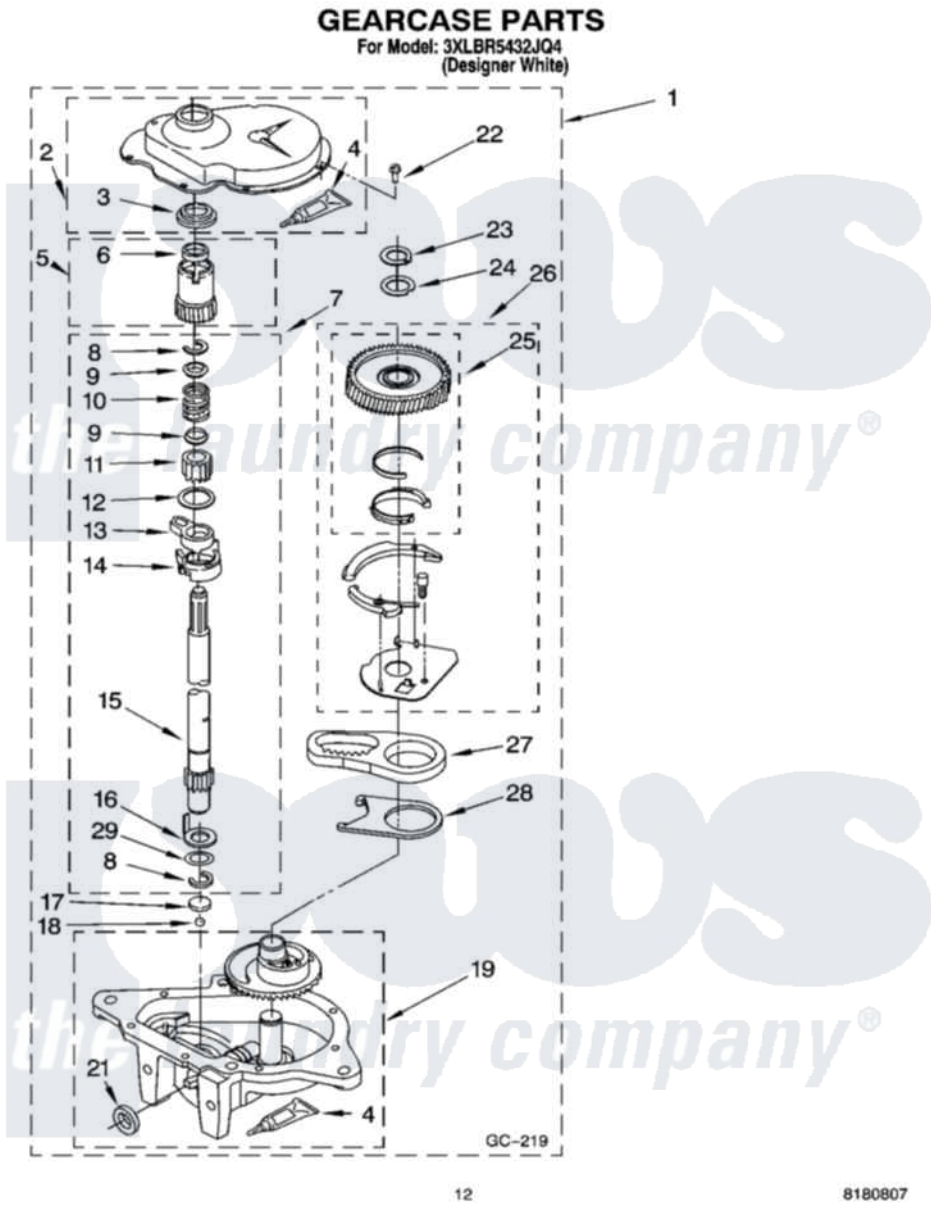

# Whirlpool 3XLBR5432JQ4 08 - GEARCASE PARTS

12

8180807

Whirlpool Residential Whirlpool 3XLBR5432JQ4 Washer Parts Parts Diagram 08 - GEARCASE PARTS  
Click on the part number to view part

Item	Original Part Number	Replaced By	Status	Part Description
1	3949118	<a href="#">3363395</a>		Gearcase
2	<a href="#">285202</a>			Cover, Gearcase
3	<a href="#">3349985</a>			Seal, Gearcase Cover
4	<a href="#">285195</a>			Sealer Sealer, Gasket
5	63320	<a href="#">285362</a>		Gear and Pinion
6	<a href="#">356427</a>			Seal, Spin Pinion
7	<a href="#">389387</a>			Shaft, Agitator
8	90369		Not Available	Ring, Retaining (2)
9	<a href="#">62677</a>			Retainer, Spring
10	<a href="#">62676</a>			Spring, Agitator
11	63273	<a href="#">285509</a>		Shaft, Agitator
12	<a href="#">62619</a>			Washer, Agitator Gear
13	62580	<a href="#">285206</a>		Cam-Agitator
14	62581	<a href="#">285206</a>		Cam-Agitator
15	<a href="#">285509</a>			Shaft, Agitator
16	<a href="#">62618</a>			Washer, Cam Thrust

17	16018	<a href="#">285205</a>	Bearing
18	85529	<a href="#">285205</a>	Bearing
19	3366851	<a href="#">3363395</a>	Gearcase
21	<a href="#">285352</a>		Seal Kit, Thrust Plug
22	<a href="#">3351614</a>		Screw, Gearcase Cover Mounting
23	3362552	<a href="#">285765</a>	Ring-Retrn
24	285735	<a href="#">285766</a>	Washer Kit, Thrust
25	3348567	<a href="#">W102333584</a>	Gear-Spin
26	<a href="#">285595</a>		Neutral Assembly
27	3349296	<a href="#">8546456</a>	Rack, Connecting
28	<a href="#">62621</a>		Actuator, Shift
29	<a href="#">388815</a>		Washer, Intermediate 1 3976263 Miscellaneous Parts Bag 2 3976300 Washer, Inlet Hose 3 3366913 Clamp, Hose