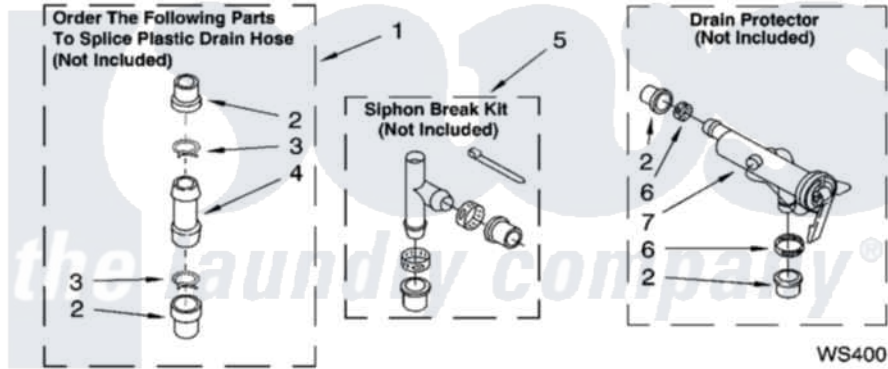

Whirlpool 3XLBR5432JQ4 09 - WATER SYSTEM PARTS, OPTIONAL PARTS (NOT INCLUDED)

WATER SYSTEM PARTS
For Model: 3XLBR5432JQ4
(Designer White)

8180807

13

Whirlpool [Residential Whirlpool 3XLBR5432JQ4 Washer Parts](#) Parts Diagram 09 - WATER SYSTEM PARTS, OPTIONAL PARTS (NOT INCLUDED)
Click on the part number to view part

Item	Original Part Number	Replaced By	Status	Part Description
1	285442			Water System Parts
2	285321			Water System Parts
3	370447	285655		Clamp, Hose
4	16272			Connector, Straight
5	285320			Water System Parts
6	65349	285655		Clamp, Hose
7	367031			Water System Parts
	72017			Paint, Touch-Up
"	350938			Paint, Pressurized Spray B
"	350930			Paint, Pressurized Spray B
"	799344			Paint, Touch-Up)
"	N/A		Not Available	OIL
"	350572			Oil
"	N/A		Not Available	LUBRICANT
"	285208			Lubricant