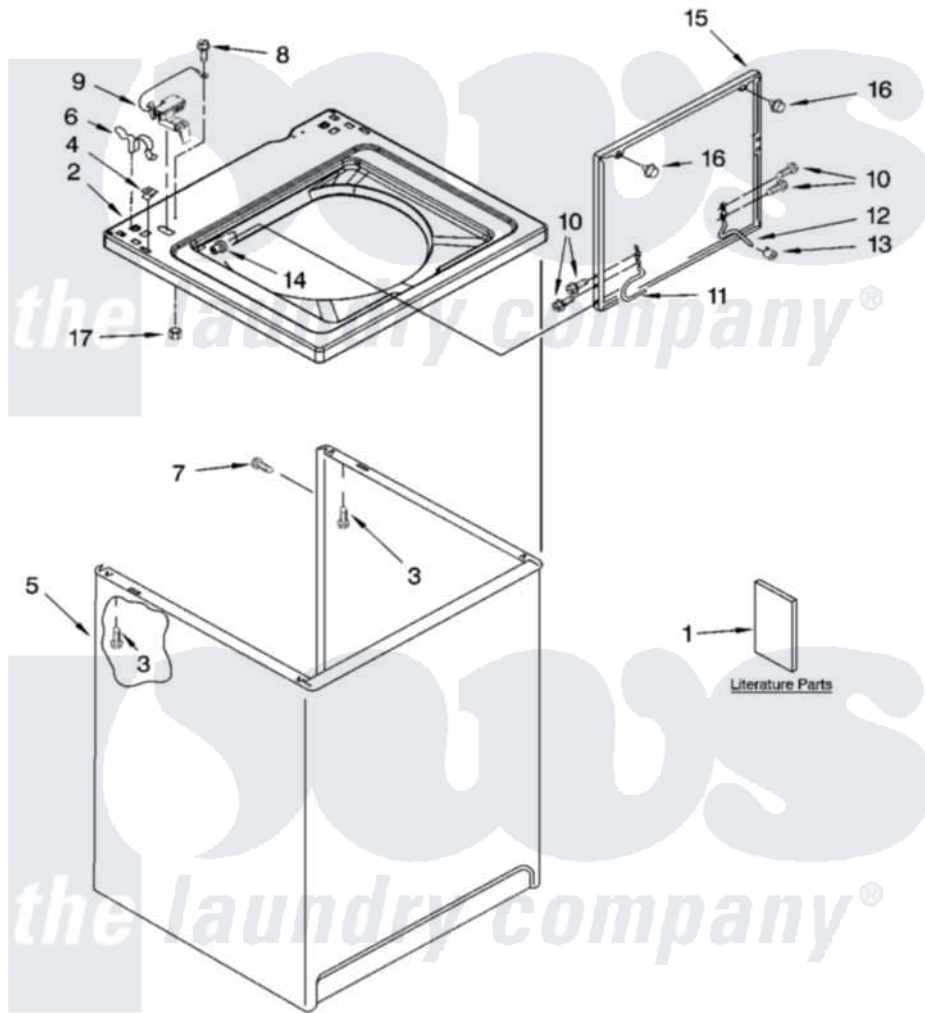

Whirlpool 3XLBR5432JQ5 01 - TOP AND CABINET PARTS

TOP AND CABINET PARTS

For Model: 3XLBR5432JQ5
(Designer White)

AUTOMATIC
WASHER

4-06 Litho in U.S.A. (drd)

1

Part No. 8181144

Whirlpool [Residential Whirlpool 3XLBR5432JQ5 Washer Parts](#) Parts Diagram 01 - TOP AND CABINET PARTS
Click on the part number to view part

Item	Original Part Number	Replaced By	Status	Part Description
1	W10131576		Not Available	Installation Instructions
"	W10131572		Not Available	Use & Care Guide
"	3954787		Not Available	Wiring Diagram
2	8541621			Top
3	3350631		Not Available	Screw, 10-16 x 3/8 (4)
4	357213			Nut, Push-In
5	63128			Cabinet
6	62780			Clip, Top And Cabinet And Rear Panel
7	3357011	308685		Side Trim)
8	3351614			Screw, Gearcase Cover Mounting
9	8318084			Switch, Lid
10	3351355	W10119828		Screw, Lid Hinge Mounting
11	8318088			Hinge, Lid
12	54583			Hinge, Lid
13	19119			Bumper, Lid Hinge

14	21258		Bearing, Lid Hinge
15	8541743	3957510	Lid
16	9724509		Bumper, Lid
17	8533959	680762	Nut