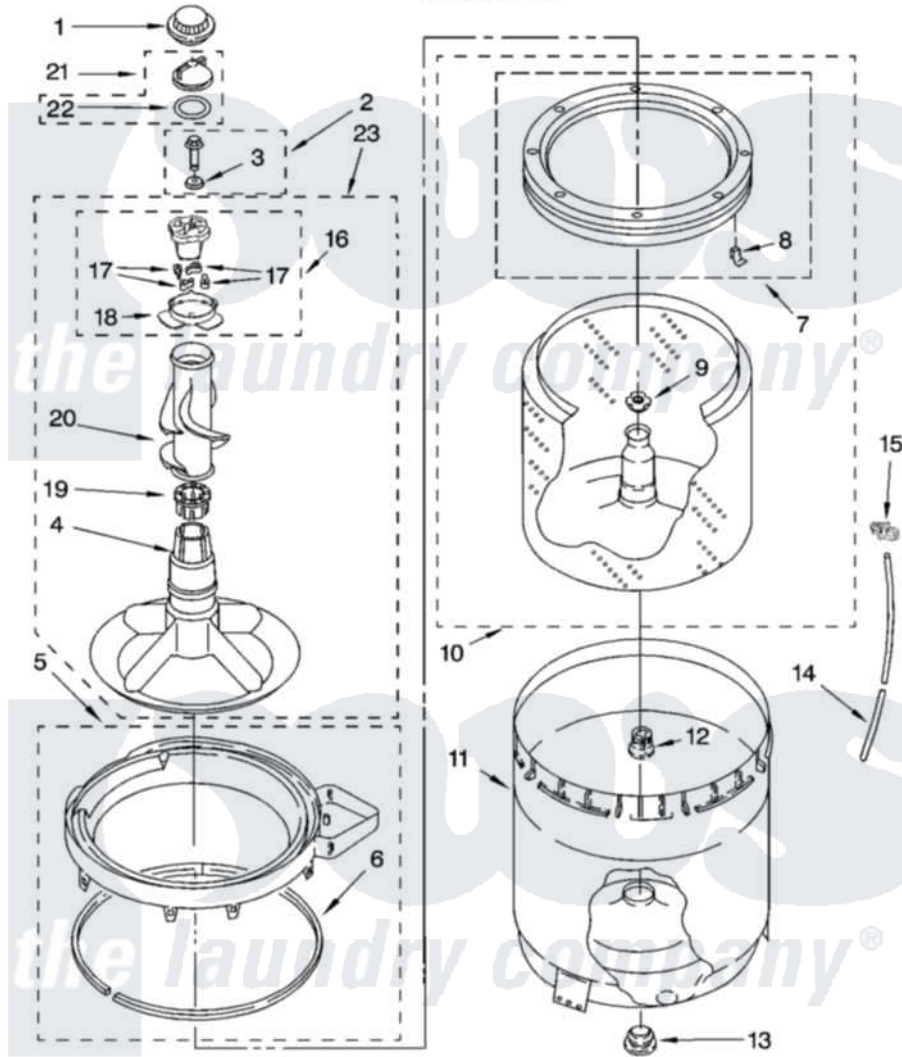

Whirlpool 3XLR5432JQ5 03 - AGITATOR, BASKET AND TUB PARTS

AGITATOR, BASKET AND TUB PARTS

For Model: 3XLR5432JQ5
(Designer White)

8181144

5

Whirlpool Residential Whirlpool 3XLR5432JQ5 Washer Parts Parts Diagram 03 - AGITATOR, BASKET AND TUB PARTS

Click on the part number to view part

Item	Original Part Number	Replaced By	Status	Part Description
1	3355758			Cap, Agitator
2	358237			Screw And Washer
3	3949550			Washer
4	3350830			Agitator
5	3950568			Tub Ring And Gasket
6	3359586			Gasket, Tub Ring
7	8519815			Clip, Balance Ring
8	3956205			Balance Ring
9	21366			Nut, Spanner
10	3956206	3956207		Basket And Balance Ring
11	63125			Tub
12	389140			Tub Block, Basket Drive
13	383727			Gasket, Centerpod
14	3363657	353244		Hose, Pressure Switch
15	2219077			Clip, Pressure Switch Hose
16	3363663	285811		Cam-Agitator