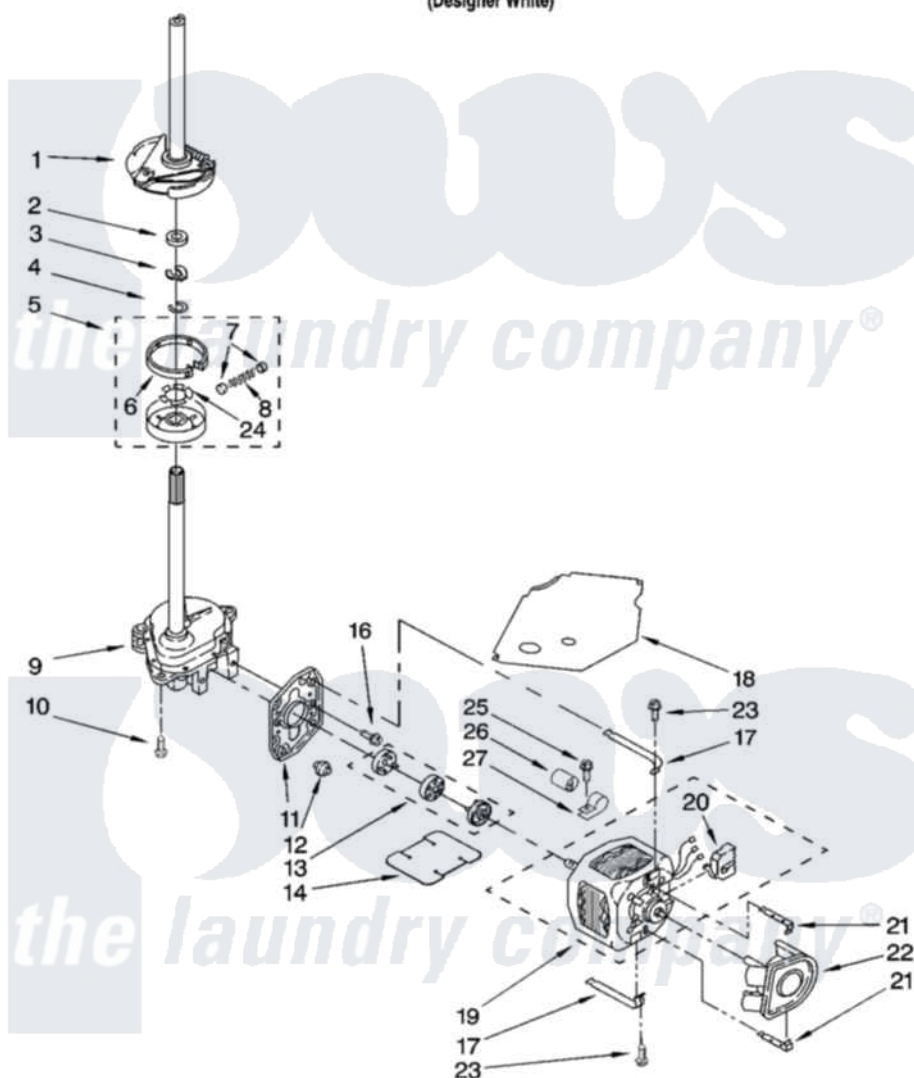

Whirlpool 3XLBR5432JQ5 04 - BRAKE, CLUTCH, GEARCASE, MOTOR AND PUMP PARTS

BRAKE, CLUTCH, GEARCASE, MOTOR AND PUMP PARTS

For Model: 3XLBR5432JQ5
(Designer White)

8181144

7

Whirlpool [Residential Whirlpool 3XLBR5432JQ5 Washer Parts](#) Parts Diagram 04 - BRAKE, CLUTCH, GEARCASE, MOTOR AND PUMP PARTS

[Click on the part number to view part](#)

Item	Original Part Number	Replaced By	Status	Part Description
1	388951	285792		Basketdrive
2	63292			Washer, Spin Tube Thrust
3	62697	W10080230		Ring, Spin Tube Support
4	63283	285353		Ring
5	3951311	285785		Clutch
6	3951308	285790		Lining
7	62646			Cap, Clutch Spring
8	3946792			Spring And Damper Assembly
9	3949118	3363395		Gearcase
10	3357334	3400516		Screw Anti-Rattle
11	62611			Plate, Motor Mount To Gearcase
12	62691			Grommet, Motor
13	285753	285753A		Coupling
14	8316060			Shield, Tub To Motor

16	3400516		Screw Anti-Rattle
17	3349637	W10086010	Retainer, Motor
18	3362089		Shield, Tub To Motor
19	3950297		Motor, Main Drive
20	8529896		Switch, Main Drive Motor
21	8546127		Retainer, Pump
22	3363394		Pump
23	3387485	273556	Screw, 10-16 X 5/8
24	3355454		Clip, Main Drive
25	62863	3390631	Screw, 10-16 X 3/8
26	8572719	482156	Capacitor
27	3949496		Clamp, Capacitor