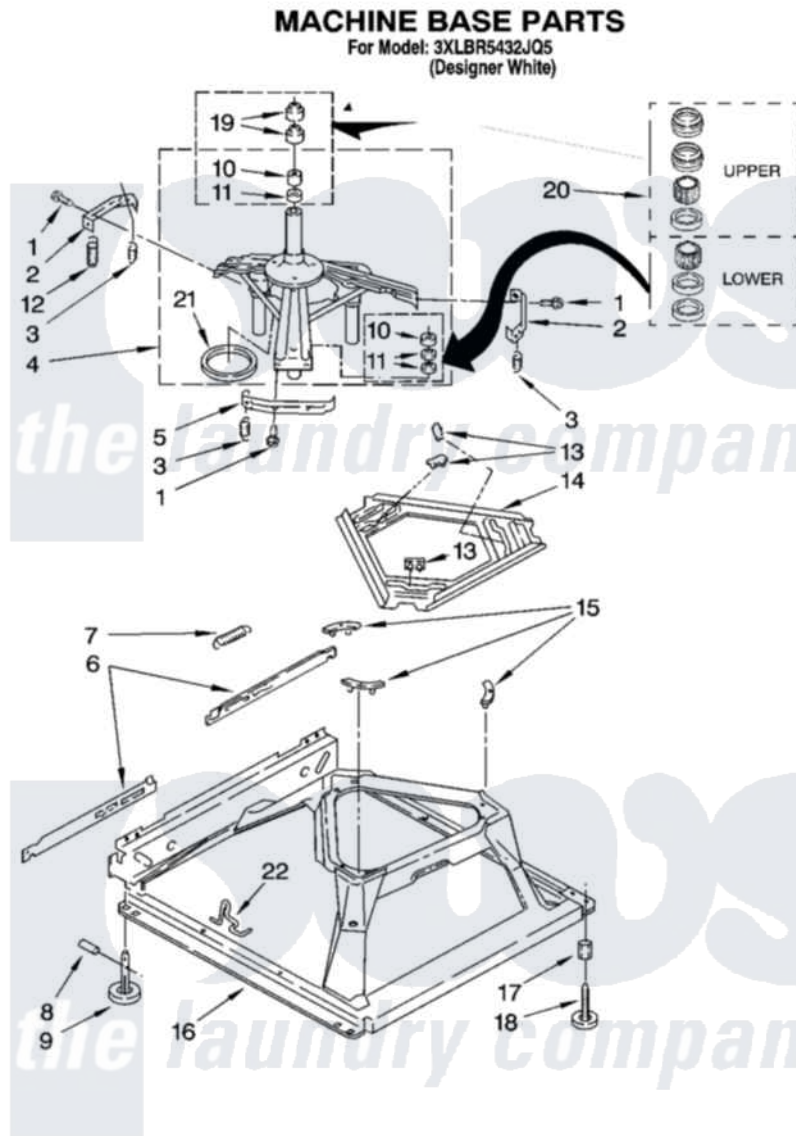

Whirlpool 3XLBR5432JQ5 05 - MACHINE BASE PARTS

8

8181144

Whirlpool Residential Whirlpool 3XLBR5432JQ5 Washer Parts Parts Diagram 05 - MACHINE BASE PARTS
 Click on the part number to view part

Item	Original Part Number	Replaced By	Status	Part Description
1	3400076			Screw, Bracket Mounting
2	64067			Bracket, Spring Outer
3	63907			Spring, Suspension
4	8575214	280184		Support
5	64065			Bracket, Spring Outer
6	63138			Link, Leveling Mechanism
7	62597	8316845		Spring
8	62837			Pin, Knurled
9	62596	285244		Feet-Leveling
10	8546455			Bearing, Centerpost
11	357409	359449		Seal, Agitator Shaft
12	388492	W10250667		Spring, Counterweight
13	62568	285219		Pad
14	3946509			Plate, Suspension
15	3363660	285744		Pad
16	3349337	285459		Base

17	3359452		Nut, Lock
18	389102	W10001130	Foot, Leveling
19	356934	8577376	Seal, Centerpost
20	285203		Centerpost Bearing Kit
21	63134		Ring, Sound Deadening
22	63806	W10145155	Retainer, Suspension Spring