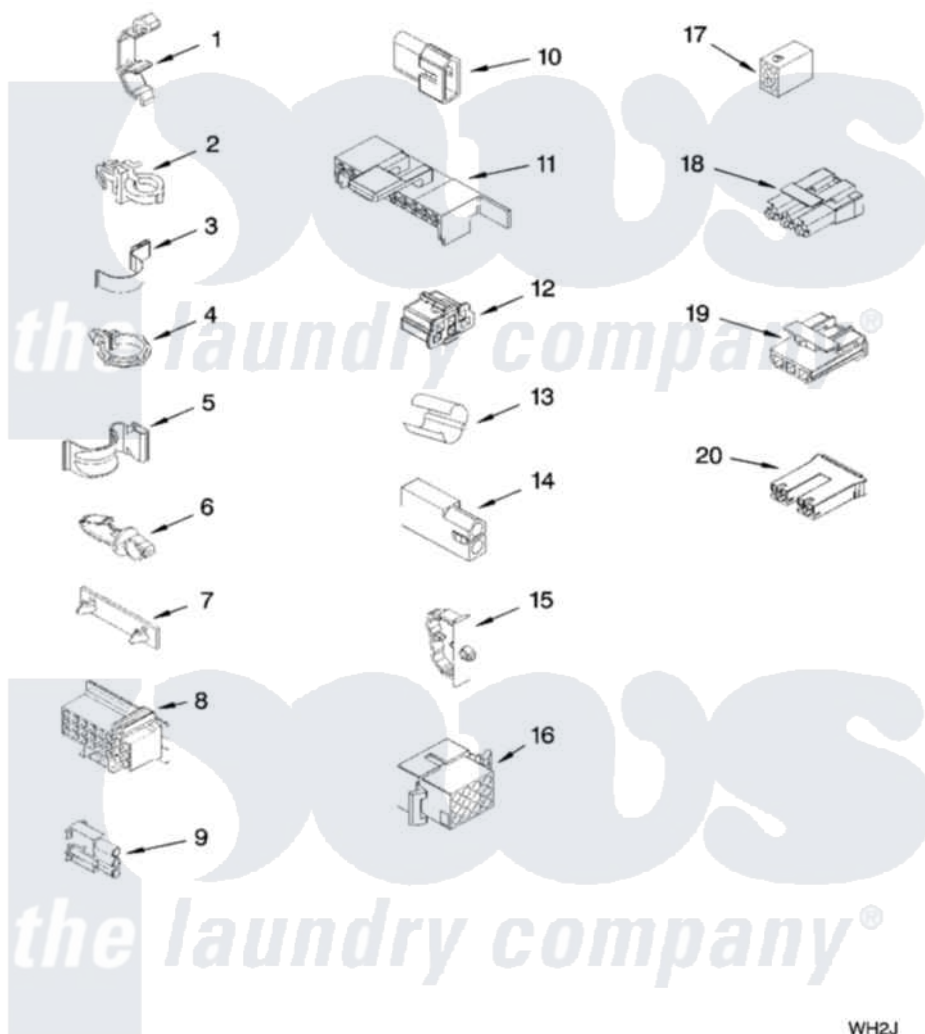

Whirlpool 3XLBR5432JQ5 06 - WIRING HARNESS PARTS

WIRING HARNESS PARTS

For Model: 3XLBR5432JQ5
(Designer White)

WH2J

8181144

9

Whirlpool [Residential Whirlpool 3XLBR5432JQ5 Washer Parts](#) Parts Diagram 06 - WIRING HARNESS PARTS

[Click on the part number to view part](#)

Item	Original Part Number	Replaced By	Status	Part Description
1	3349557			Retainer, Harness
2	388498		Not Available	Clip, Harness
3	3347812	8528351		Clip
4	3352501	8559320		Restraint, Hose
5	90016			Clip, Pressure Switch Hose
6	3390496	8281256		Clip, Harness
7	389379			Retainer, Side To Feature Panel
8	3948614			Disconnect Block
"	352089			Timer, Block Disconnect
9	62889			Receptacle, Terminal
10	353424			Plug, Terminal
11	62505			Block, Disconnect
12	3347243			Block, Disconnect
13	63523			Harness, Protector
14	717252			Receptacle, Terminal
15	3352944			Clip, Harness

16	3390423		Not Available	Block, Disconnect (12-Way) (Timer) (Use Term. 94613)
17	3347730		Not Available	Receptacle, (6-Way) (Use Term. 94613)
18	3948617	2172937		Connector
19	3360056			Connector
20	3354925			Block, Connector
"	3354926			Block, Connector