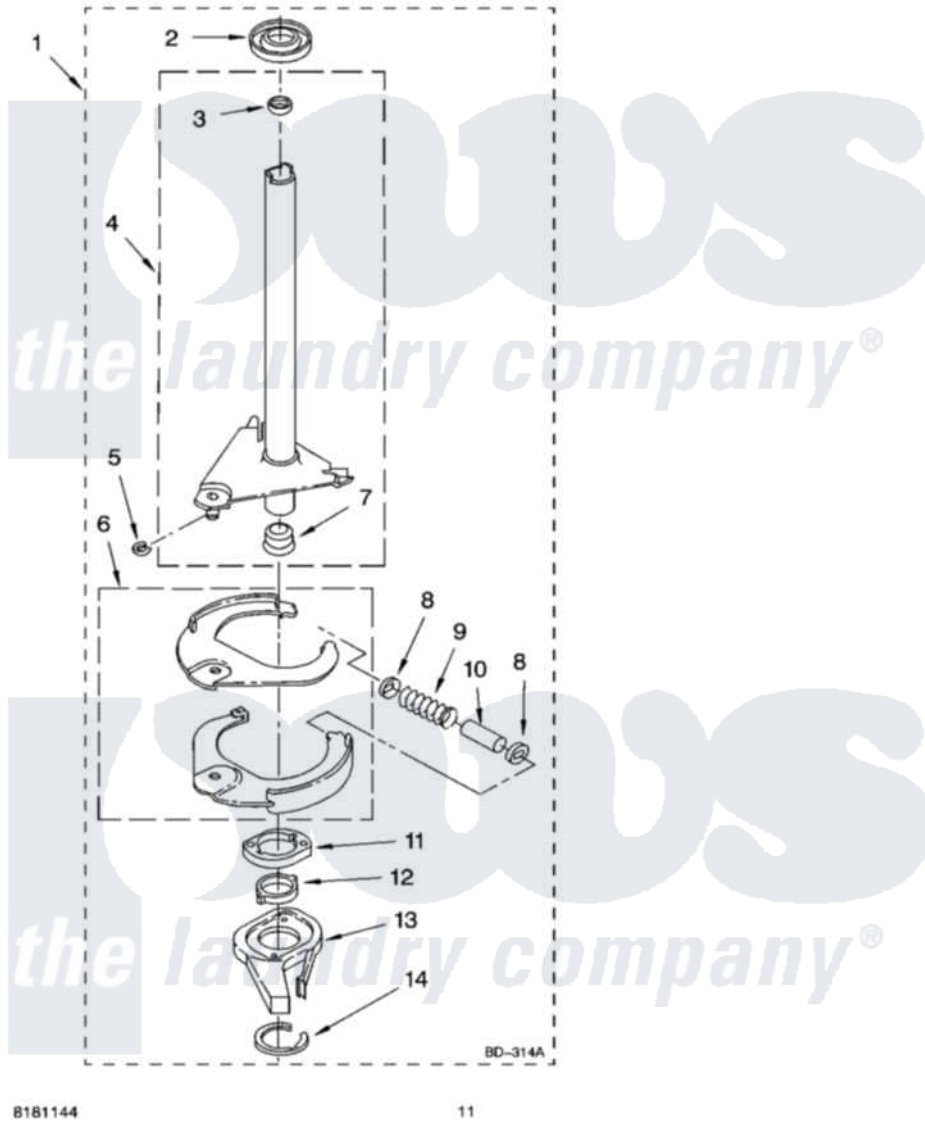

Whirlpool 3XLBR5432JQ5 07 - BRAKE AND DRIVE TUBE PARTS

BRAKE AND DRIVE TUBE PARTS

For Model: 3XLBR5432JQ5
(Designer White)

8181144

11

Whirlpool [Residential Whirlpool 3XLBR5432JQ5 Washer Parts](#) Parts Diagram 07 - BRAKE AND DRIVE TUBE PARTS

[Click on the part number to view part](#)

Item	Original Part Number	Replaced By	Status	Part Description
1	388951	285792		Basketdrive
2	62658			Ring, Thrust
3	356427			Seal, Spin Pinion
4	64027	64208		Tube-Spin
5	64035	W10083190		Ring, Retaining
6	64232	285438		Shoe-Brake
7	62703	8546462		"T" Bearing, Spin Tube
8	3353956	285658		Sleeve
9	62647		Not Available	Spring, Brake
10	3355360	285658		Sleeve
11	661516	8546461		Cam, Brake Release
12	63022			Sleeve, Cam
13	64194	285790		Lining
14	90368	W10083200		Ring, Retaining
"	BLANK		Not Available	Following Parts Not Illustrated
"	285208			Lubricant