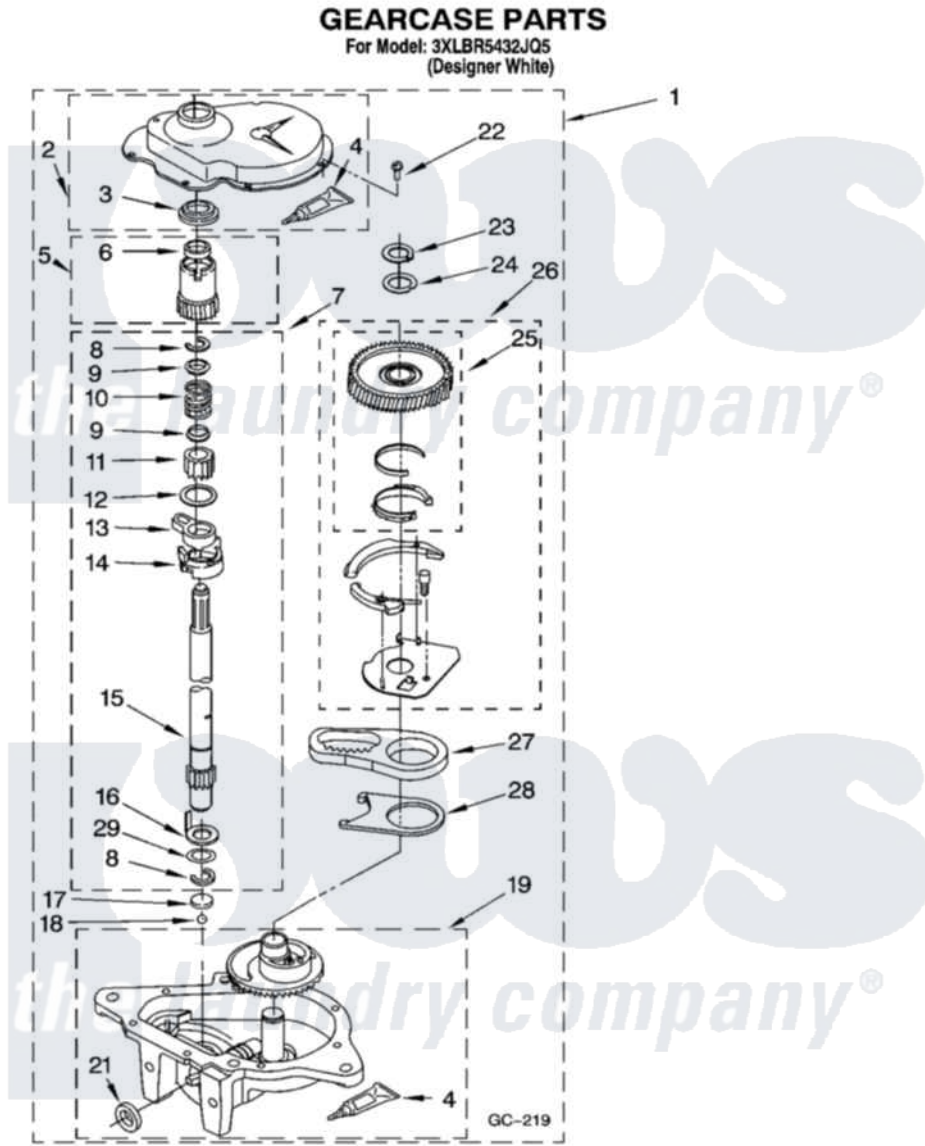

Whirlpool 3XLBR5432JQ5 08 - GEARCASE PARTS, OPTIONAL PARTS (NOT INCLUDED)

12

8181144

Whirlpool Residential Whirlpool 3XLBR5432JQ5 Washer Parts Parts Diagram 08 - GEARCASE PARTS, OPTIONAL PARTS (NOT INCLUDED)

Click on the part number to view part

Item	Original Part Number	Replaced By	Status	Part Description
1	3949118	3363395		Gearcase
2	285202			Cover, Gearcase
3	3349985			Seal, Gearcase Cover
4	285195			Sealer Sealer, Gasket
5	63320	285362		Gear and Pinion
6	356427			Seal, Spin Pinion
7	389387			Shaft, Agitator
8	90369		Not Available	Ring, Retaining (2)
9	62677			Retainer, Spring
10	62676			Spring, Agitator
11	63273	285509		Shaft, Agitator
12	62619			Washer, Agitator Gear
13	62580	285206		Cam-Agitator
14	62581	285206		Cam-Agitator
15	285509			Shaft, Agitator