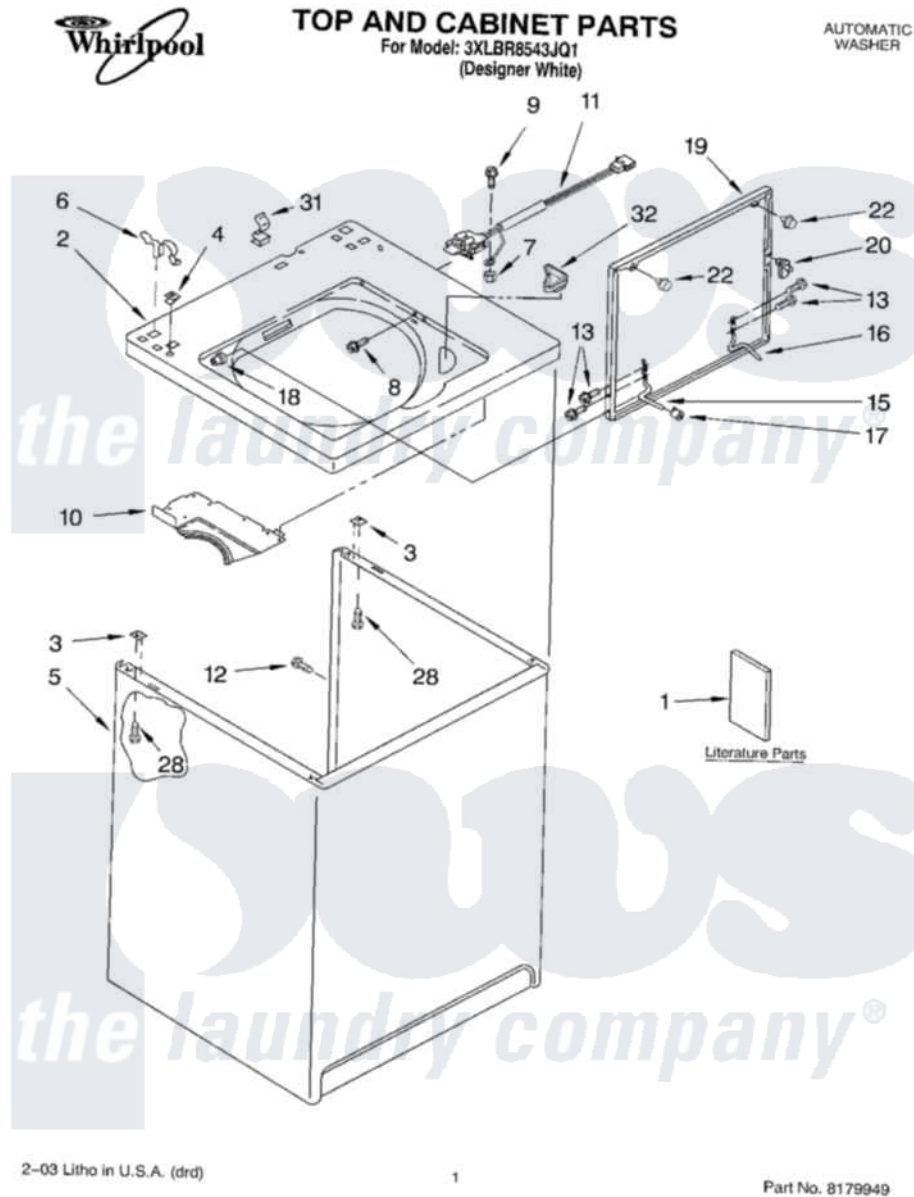

Whirlpool 3XLBR8543JQ1 01 - TOP AND CABINET PARTS

Whirlpool Residential Whirlpool 3XLBR8543JQ1 Washer Parts Parts Diagram 01 - TOP AND CABINET PARTS
Click on the part number to view part

Item	Original Part Number	Replaced By	Status	Part Description
1	LIT8318353		Not Available	Literature Parts (Installation Instructions)
"	LIT8315979		Not Available	Literature Parts (Use & Care Guide)
"	LIT3954742		Not Available	Literature Parts (Wiring Diagram)
2	8271408			Top
3	62750			Spacer, Cabinet To Top (4)
4	357213			Nut, Push-In
5	63128			Cabinet
6	62780			Clip, Top And Cabinet And Rear Panel
7	3400901	680762		Nut
8	3356311			Screw And Washer, Lid Switch Shield
9	3351614			Screw, Gearcase Cover Mounting
10	3950995			Shield, Lid Switch
11	3950299			Switch, Lid

12	3357011	308685	Side Trim)
13	3351355	W10119828	Screw, Lid Hinge Mounting
15	54584		Hinge, Lid
16	91770		Hinge, Lid
17	19119		Bumper, Lid Hinge
18	21258		Bearing, Lid Hinge
19	8316048	3957510	Lid
20	357913	358684	Strike, Lid Switch
22	9724509		Bumper, Lid
28	3390631		Screw, 10-16 X 3/8
31	90016		Clip, Pressure Switch Hose
32	3362952		Dispenser, Bleach