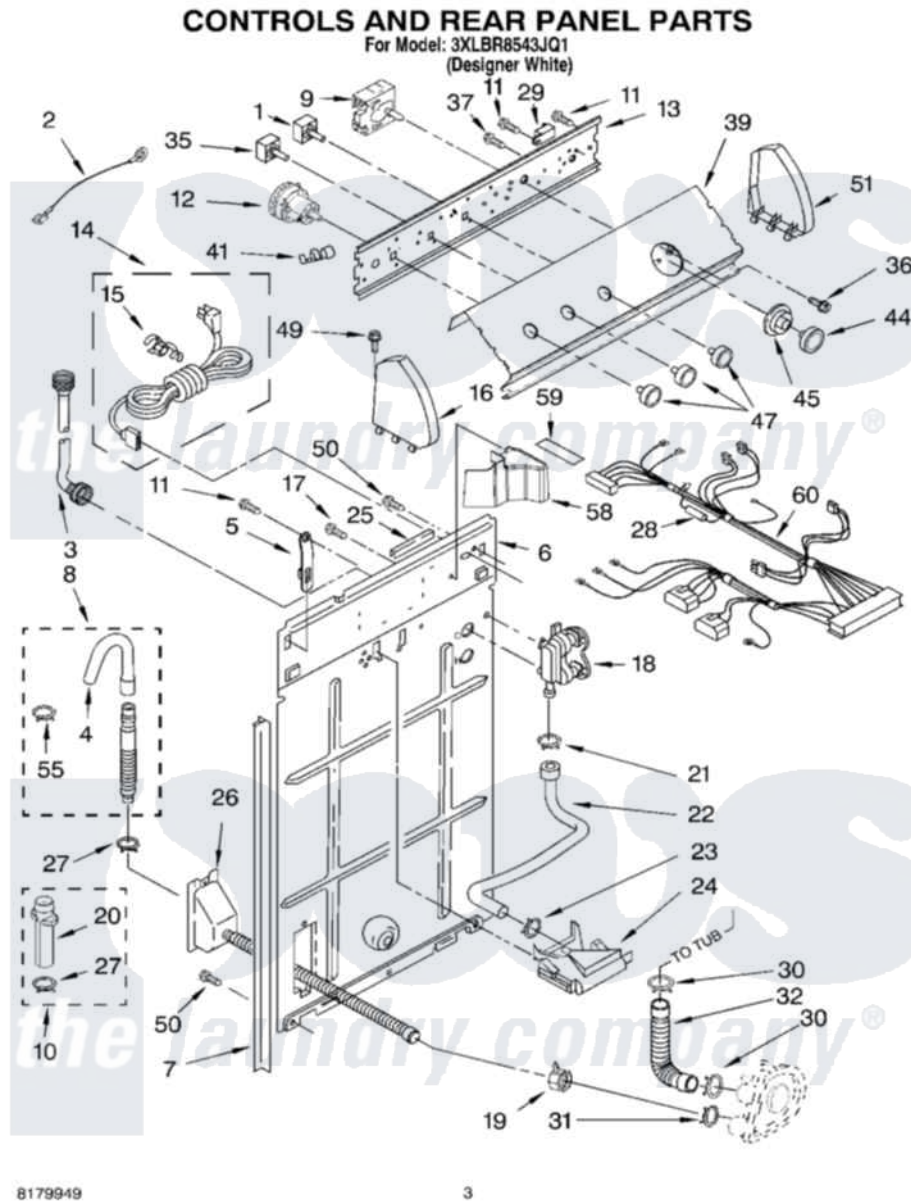

Whirlpool 3XLBR8543JQ1 02 - CONTROLS AND REAR PANEL PARTS

Whirlpool [Residential Whirlpool 3XLBR8543JQ1 Washer Parts](#) Parts Diagram 02 - CONTROLS AND REAR PANEL PARTS

[Click on the part number to view part](#)

Item	Original Part Number	Replaced By	Status	Part Description
1	3949180	W10168257		Switch, Rotary
2	3398893	3395559		Wire
3	3949382			Hose, Water Inlet
"	3949383			Hose, Water Inlet
4	3357027			Nozzle, Hose Drain
5	8318255	8568314		Strap, Console
6	8318407			Panel, Rear
7	62747			Pad, Rear Panel
8	3951609	285664		Hose
"	661577	285666		Hose
"	3357090	285702		Hose
9	3954730			Timer, Control
10	285750		Not Available	(Kit-Adapter) (Includes. Item) (20. And 27.)
11	90767			Screw, 8A X 3/8 Hex Washer Head Tapping

12	3366848	W10339229	Switch-WL
13	3948814		Bracket, Control
14	8316045		Cord, Power
15	3949468	285777	Relief-Str
16	8271369	279962	Endcap
17	3351614		Screw, Gearcase Cover Mounting
18	3360397		Valve, Water Mixing
19	3976395		Restraint, Hose
20	3363920	3363920A	Adapter
21	370451	596669	Clamp, Manifold
22	62662	3357328	Hose, Vacuum Break
23	371503	596669	Clamp, Manifold
24	3347034		Break, Vacuum
25	303294	3367669	Protector, Edge
26	8317940	W10358149	Drain Hose Assembly
27	356138		Clamp, Hose
28	3951198		Fuse
29	3952439		Buzzer, Mini
30	3363366	616099	Clamp
31	8317496	285655	Clamp, Hose
32	3951449	285871	Hose
35	661614		Switch, Water Temperature
36	3400818		Screw, Timer Mounting
37	3179795		Screw, Ground
39	8318783		Panel, Console
41	357572	W10113937	Clip, Grounding
44	8271345	3957824	Knob, Timer
45	8271351	3957849	Dial, Timer
47	8271339	3957799	Knob, Control
49	388326		Screw, 8-18 X 1.25
50	62863	3390631	Screw, 10-16 X 3/8
51	8271363	279962	Endcap
55	3366913	3357331	Clamp, Drain
58	8314879		Shield, Inlet Valve
59	3950829	3976286	Shield, Capacitor
60	3956190		Harness, Wiring
"	N/A		Not Available
"	3357397		FOLLOWING PARTS NOT ILLUSTRATED Adapter, Water Inlet Hose
"	3976290	3357450	Washer, Water Inlet Hose