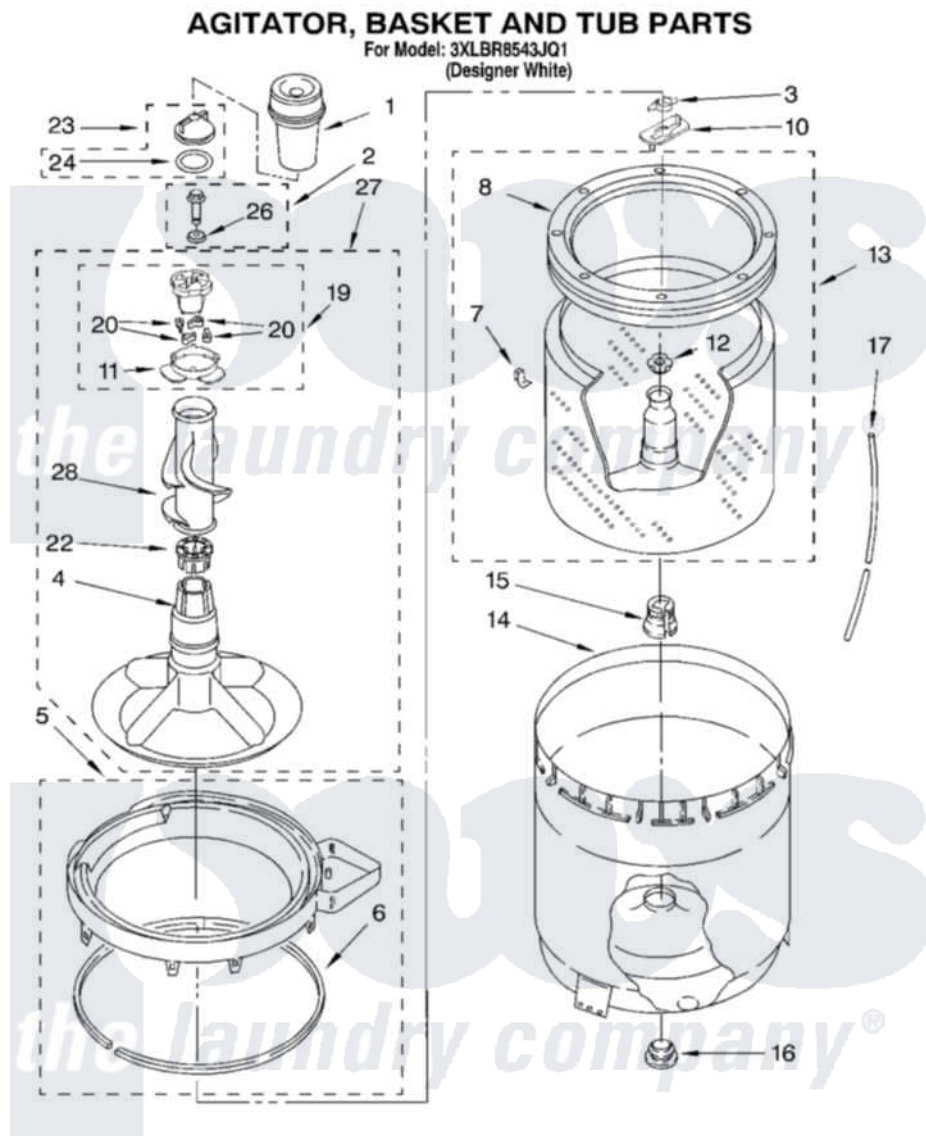

Whirlpool 3XLBR8543JQ1 03 - AGITATOR, BASKET AND TUB PARTS

8179949

5

Whirlpool [Residential Whirlpool 3XLBR8543JQ1 Washer Parts](#) Parts Diagram 03 - AGITATOR, BASKET AND TUB PARTS

[Click on the part number to view part](#)

Item	Original Part Number	Replaced By	Status	Part Description
1	63580			Dispenser, Fabric Softener
2	358237			Screw And Washer
3	3354845			Clip, Agitator
4	3350830			Agitator
5	3950568			Tub Ring And Gasket
6	3359586			Gasket, Tub Ring
7	8519815			Clip, Balance Ring
8	387867	8519815		Clip, Balance Ring
10	3355921	8543666		Washer, Agitator
11	3363661			Bearing, Driven Cam
12	21366			Nut, Spanner
13	8271646	3956207		Basket And Balance Ring
14	63125			Tub
15	389140			Tub Block, Basket Drive
16	383727			Gasket, Centerpod
17	3363657	353244		Hose, Pressure Switch