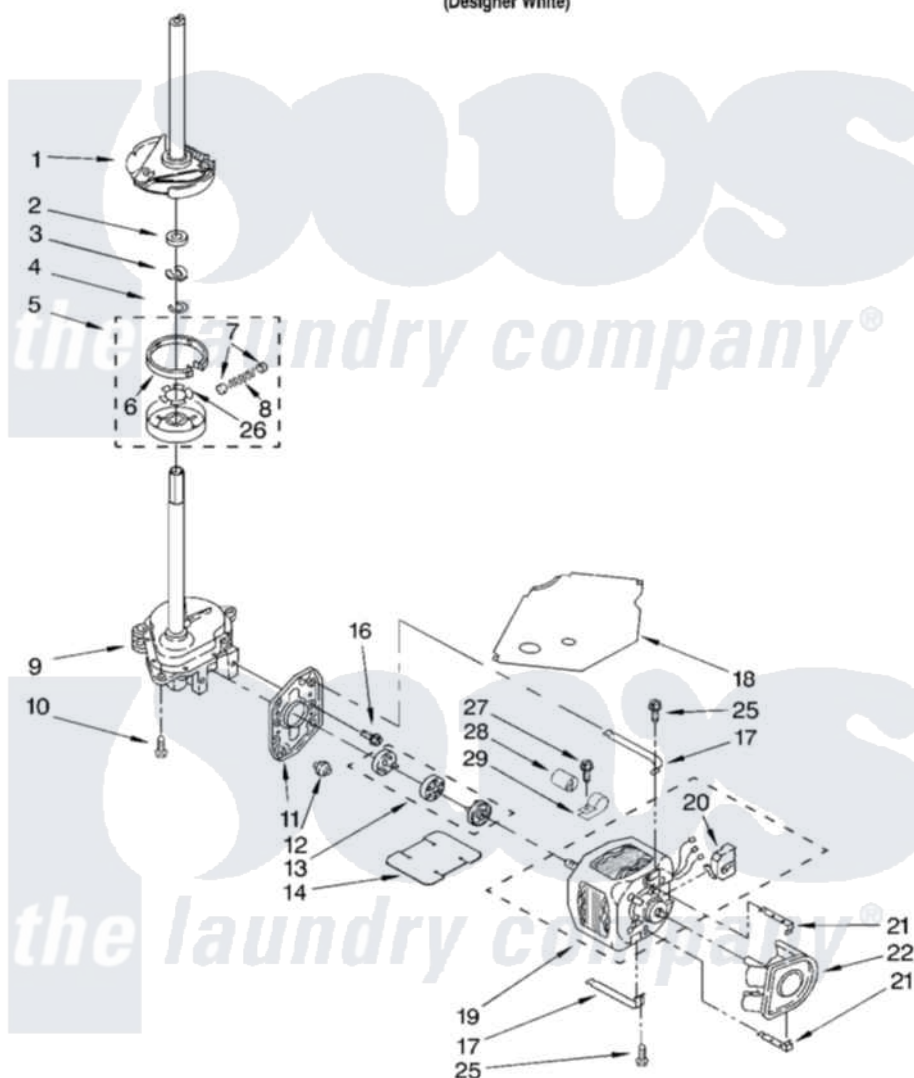

# Whirlpool 3XLBR8543JQ1 04 - BRAKE, CLUTCH, GEARCASE, MOTOR AND PUMP PARTS

## BRAKE, CLUTCH, GEARCASE, MOTOR AND PUMP PARTS

For Model: 3XLBR8543JQ1  
(Designer White)

8179949

7

Whirlpool [Residential Whirlpool 3XLBR8543JQ1 Washer Parts](#) Parts Diagram 04 - BRAKE, CLUTCH, GEARCASE, MOTOR AND PUMP PARTS

[Click on the part number to view part](#)

Item	Original Part Number	Replaced By	Status	Part Description
1	388951	<a href="#">285792</a>		Basketdrive
2	<a href="#">63292</a>			Washer, Spin Tube Thrust
3	62697	<a href="#">W10080230</a>		Ring, Spin Tube Support
4	63283	<a href="#">285353</a>		Ring
5	3951311	<a href="#">285785</a>		Clutch
6	3951308	<a href="#">285790</a>		Lining
7	<a href="#">62646</a>			Cap, Clutch Spring
8	<a href="#">3946792</a>			Spring And Damper Assembly
9	3949118	<a href="#">3363395</a>		Gearcase
10	3357334	<a href="#">3400516</a>		Screw Anti-Rattle
11	<a href="#">62611</a>			Plate, Motor Mount To Gearcase
12	<a href="#">62691</a>			Grommet, Motor
13	285753	<a href="#">285753A</a>		Coupling
14	<a href="#">8316060</a>			Shield, Tub To Motor

16	<a href="#">3400516</a>		Screw Anti-Rattle
17	3349637	<a href="#">W10086010</a>	Retainer, Motor
18	<a href="#">3362089</a>		Shield, Tub To Motor
19	<a href="#">3950297</a>		Motor, Main Drive
20	<a href="#">8529896</a>		Switch, Main Drive Motor
21	62700	<a href="#">8546127</a>	Retainer, Pump
22	<a href="#">3363394</a>		Pump
25	3387485	<a href="#">273556</a>	Screw, 10-16 X 5/8
26	<a href="#">3355454</a>		Clip, Main Drive
27	62863	<a href="#">3390631</a>	Screw, 10-16 X 3/8
28	3948448	<a href="#">482156</a>	Capacitor
29	<a href="#">3949496</a>		Clamp, Capacitor