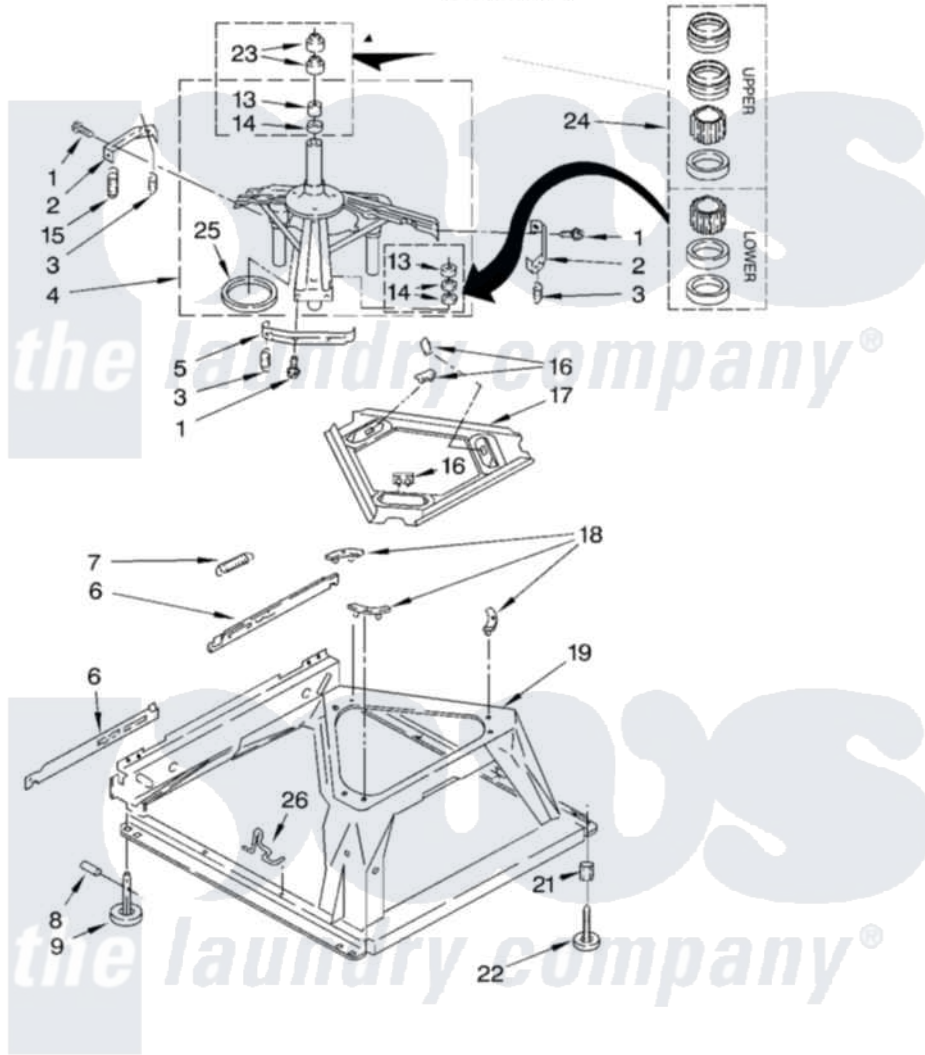

# Whirlpool 3XLBR8543JQ1 05 - MACHINE BASE PARTS

## MACHINE BASE PARTS

For Model: 3XLBR8543JQ1  
(Designer White)

8

8179949

Whirlpool [Residential Whirlpool 3XLBR8543JQ1 Washer Parts](#) Parts Diagram 05 - MACHINE BASE PARTS  
Click on the part number to view part

Item	Original Part Number	Replaced By	Status	Part Description
1	<a href="#">3400076</a>			Screw, Bracket Mounting
2	<a href="#">64067</a>			Bracket, Spring Outer
3	<a href="#">63907</a>			Spring, Suspension
4	3362087	<a href="#">280184</a>		Support
5	<a href="#">64065</a>			Bracket, Spring Outer
6	<a href="#">63138</a>			Link, Leveling Mechanism
7	62597	<a href="#">8316845</a>		Spring
8	<a href="#">62837</a>			Pin, Knurled
9	62596	<a href="#">285244</a>		Feet-Leveling
13	3347047	<a href="#">8546455</a>		Bearing, Centerpost
14	357409	<a href="#">359449</a>		Seal, Agitator Shaft
15	388492	<a href="#">W10250667</a>		Spring, Counterweight
16	62568	<a href="#">285219</a>		Pad
17	<a href="#">3946509</a>			Plate, Suspension
18	3363660	<a href="#">285744</a>		Pad
19	3349337	<a href="#">285459</a>		Base

21	<a href="#">3359452</a>		Nut, Lock
22	389102	<a href="#">W10001130</a>	Foot, Leveling
23	356934	<a href="#">8577376</a>	Seal, Centerpost
24	<a href="#">285203</a>		Centerpost Bearing Kit
25	<a href="#">63134</a>		Ring, Sound Deadening
26	63806	<a href="#">W10145155</a>	Retainer, Suspension Spring