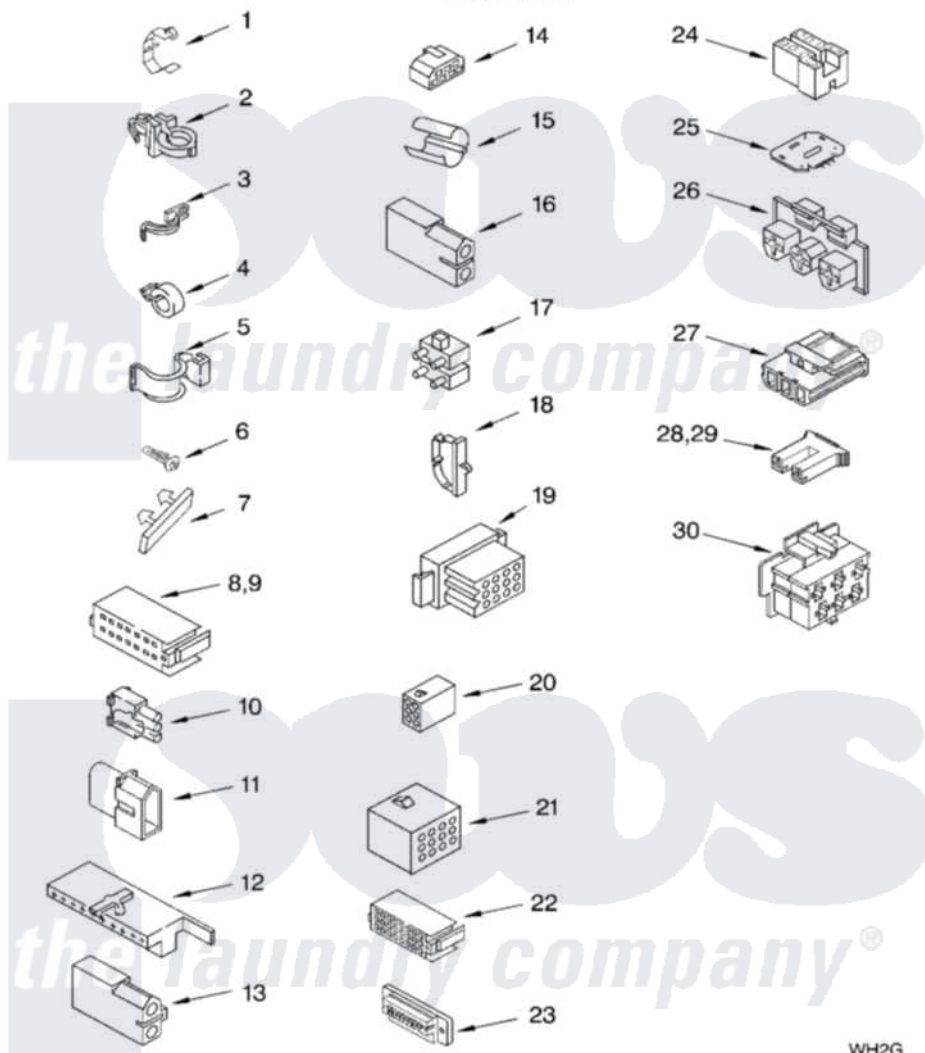

Whirlpool 3XLBR8543JQ1 06 - WIRING HARNESS PARTS

WIRING HARNESS PARTS

For Model: 3XLBR8543JQ1
(Designer White)

WH2G

8179949

9

Whirlpool [Residential Whirlpool 3XLBR8543JQ1 Washer Parts](#) Parts Diagram 06 - WIRING HARNESS PARTS

[Click on the part number to view part](#)

Item	Original Part Number	Replaced By	Status	Part Description
1	3349557			Retainer, Harness
2	388498		Not Available	Clip, Harness
3	3347812	8528351		Clip
4	3352501	8559320		Restraint, Hose
5	90016			Clip, Pressure Switch Hose
6	3390496	8281256		Clip, Harness
7	389379			Retainer, Side To Feature Panel
8	352090			Timer, Block Disconnect
9	352089			Timer, Block Disconnect
10	62889			Receptacle, Terminal
11	353424			Plug, Terminal
12	62505			Block, Disconnect
13	3348075			Block, Disconnect (Motor 3 Speed) (Use Term. 94613 Or 94614)
14	3347243			Block, Disconnect

15	63523		Harness, Protector
16	717252		Receptacle, Terminal
17	387566		Plug, Terminal (4-Way) (Power Cord) (Use M3 Screws)
18	3352944		Clip, Harness
19	3390423	Not Available	Block, Disconnect (12-Way) (Timer) (Use Term. 94613)
20	3347730	Not Available	Receptacle, (6-Way) (Use Term. 94613)
21	388818		Plug, Terminal (12-Way) (Use Term. 94613 Or 94614)
22	3369366	Not Available	Timer, Block Disconnect (Black) (Amp) (Use Term. 3369365)
23	3349494		Connector, Etc
24	60687		Connector, Relay (Use Term. 308569)
25	3407125	3955728	Control, Etc
26	3948617	2172937	Connector
27	3360056		Connector
28	3354925		Block, Connector
29	3354926		Block, Connector
30	3948615	Not Available	Connector (T.P.A.) (6-Circuit) (Temp. Switch) (Use Term. 3948619 OR 3948620.)