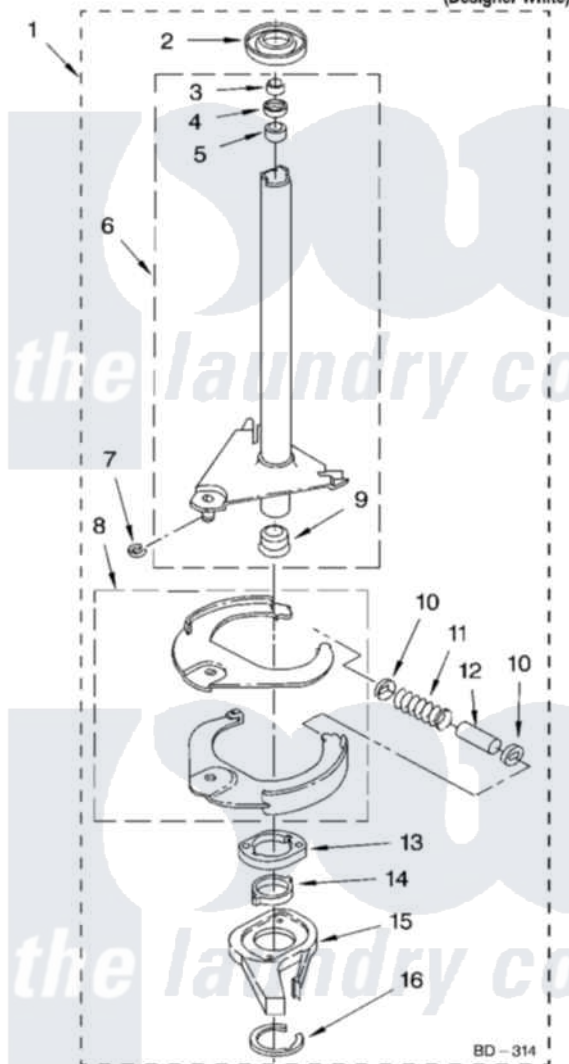

# Whirlpool 3XLBR8543JQ1 07 - BRAKE AND DRIVE TUBE PARTS

## BRAKE AND DRIVE TUBE PARTS

For Model: 3XLBR8543JQ1  
(Designer White)

8179949

11

Whirlpool Residential Whirlpool 3XLBR8543JQ1 Washer Parts Parts Diagram 07 - BRAKE AND DRIVE TUBE PARTS

Click on the part number to view part

Item	Original Part Number	Replaced By	Status	Part Description
1	388951	<a href="#">285792</a>		Basketdrive
2	<a href="#">62658</a>			Ring, Thrust
3	<a href="#">91939</a>			Seal, Shaft
4	<a href="#">356427</a>			Seal, Spin Pinion
5	<a href="#">356937</a>			Spacer, Drive Tube
6	64027	<a href="#">64208</a>		Tube-Spin
7	64035	<a href="#">W10083190</a>		Ring, Retaining
8	64232	<a href="#">285438</a>		Shoe-Brake
9	62703	<a href="#">8546462</a>		"T" Bearing, Spin Tube
10	62648	<a href="#">285658</a>		Sleeve
11	62647		Not Available	Spring, Brake
12	62909	<a href="#">285658</a>		Sleeve
13	63023	<a href="#">8546461</a>		Cam, Brake Release
14	<a href="#">63022</a>			Sleeve, Cam
15	64194	<a href="#">285790</a>		Lining
16	90368	<a href="#">W10083200</a>		Ring, Retaining